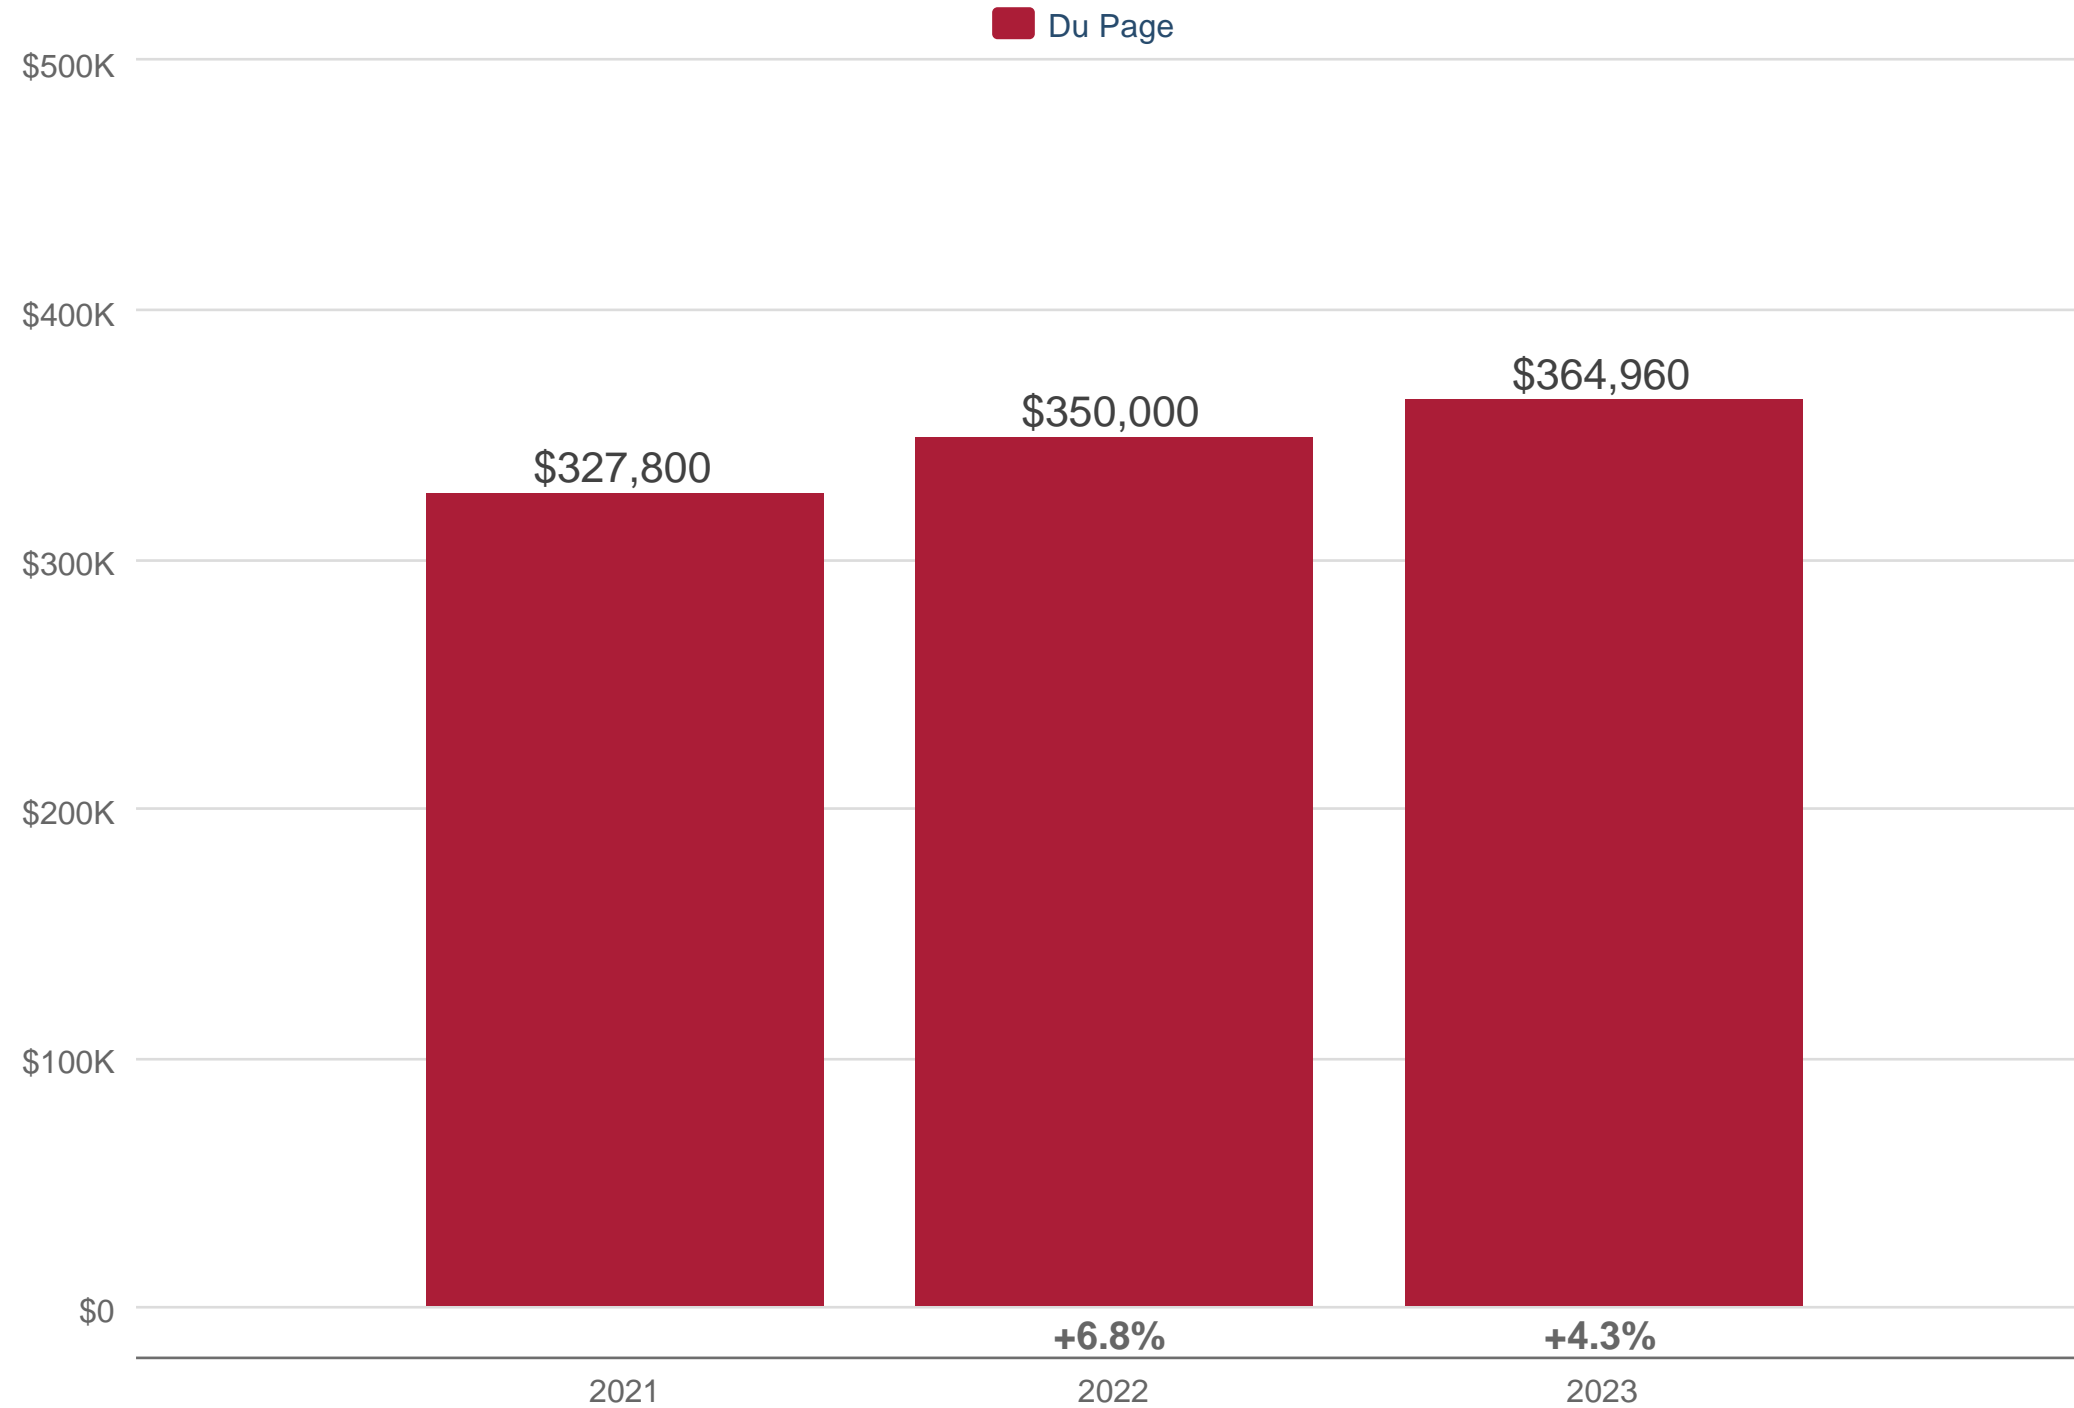

September Median Sales Price

Du Page: Single Family

Each data point is 12 months of activity. Data is from October 1, 2023.

All data from MRED. Data deemed reliable but not guaranteed. InfoSparks © 2023 ShowingTime.