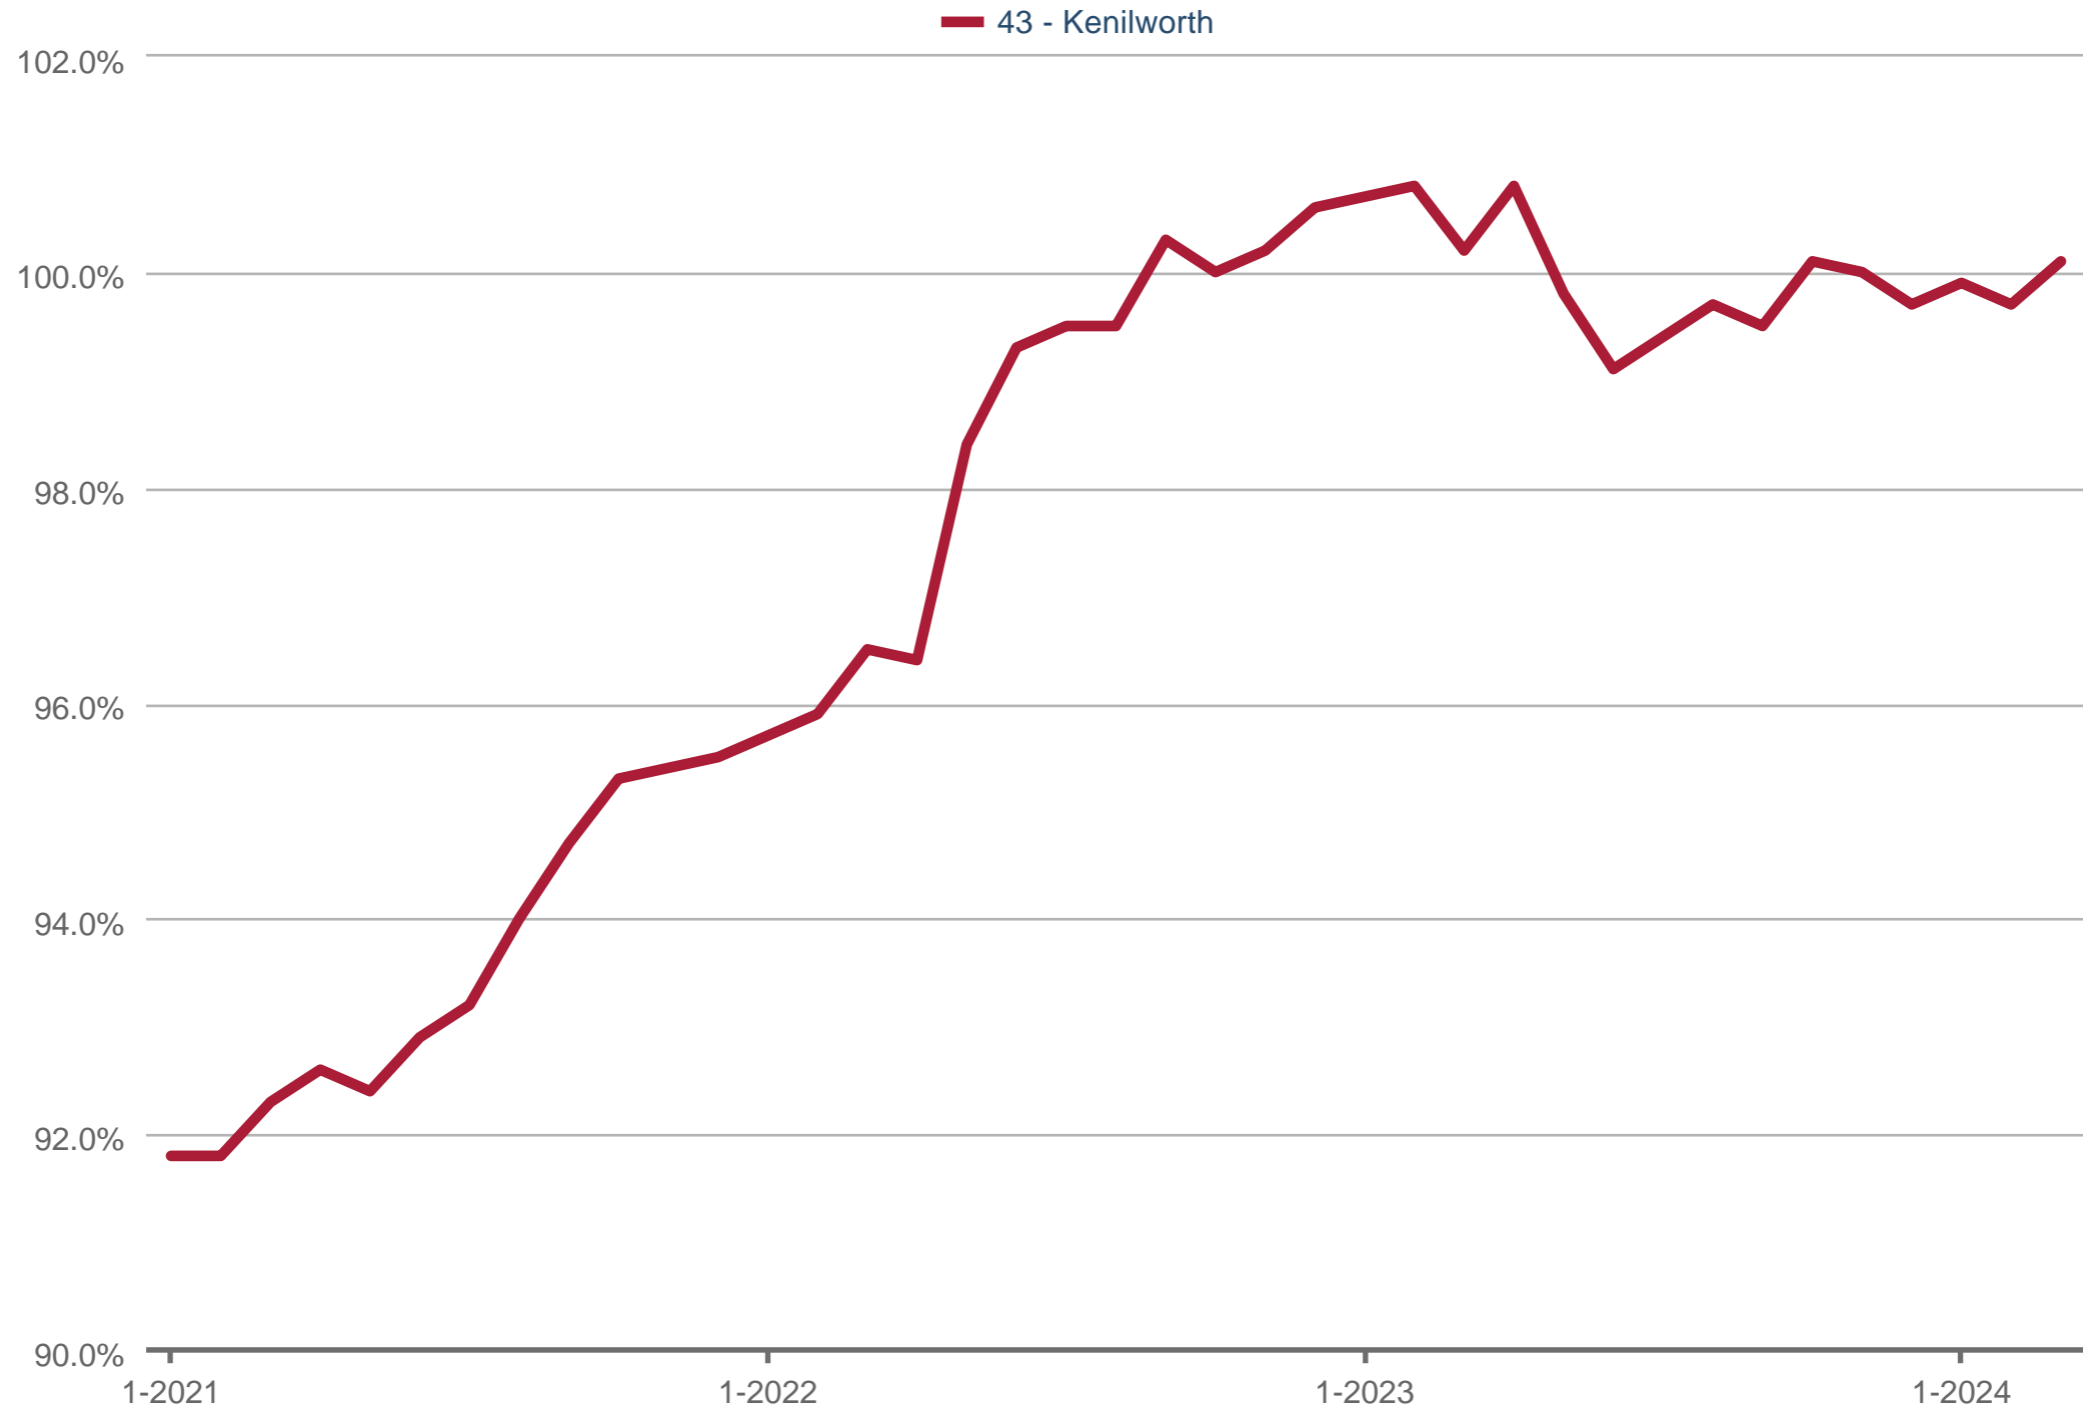

### Average Percent of Original Price

43 - Kenilworth: Single Family

Each data point is 12 months of activity. Data is from April 26, 2024.