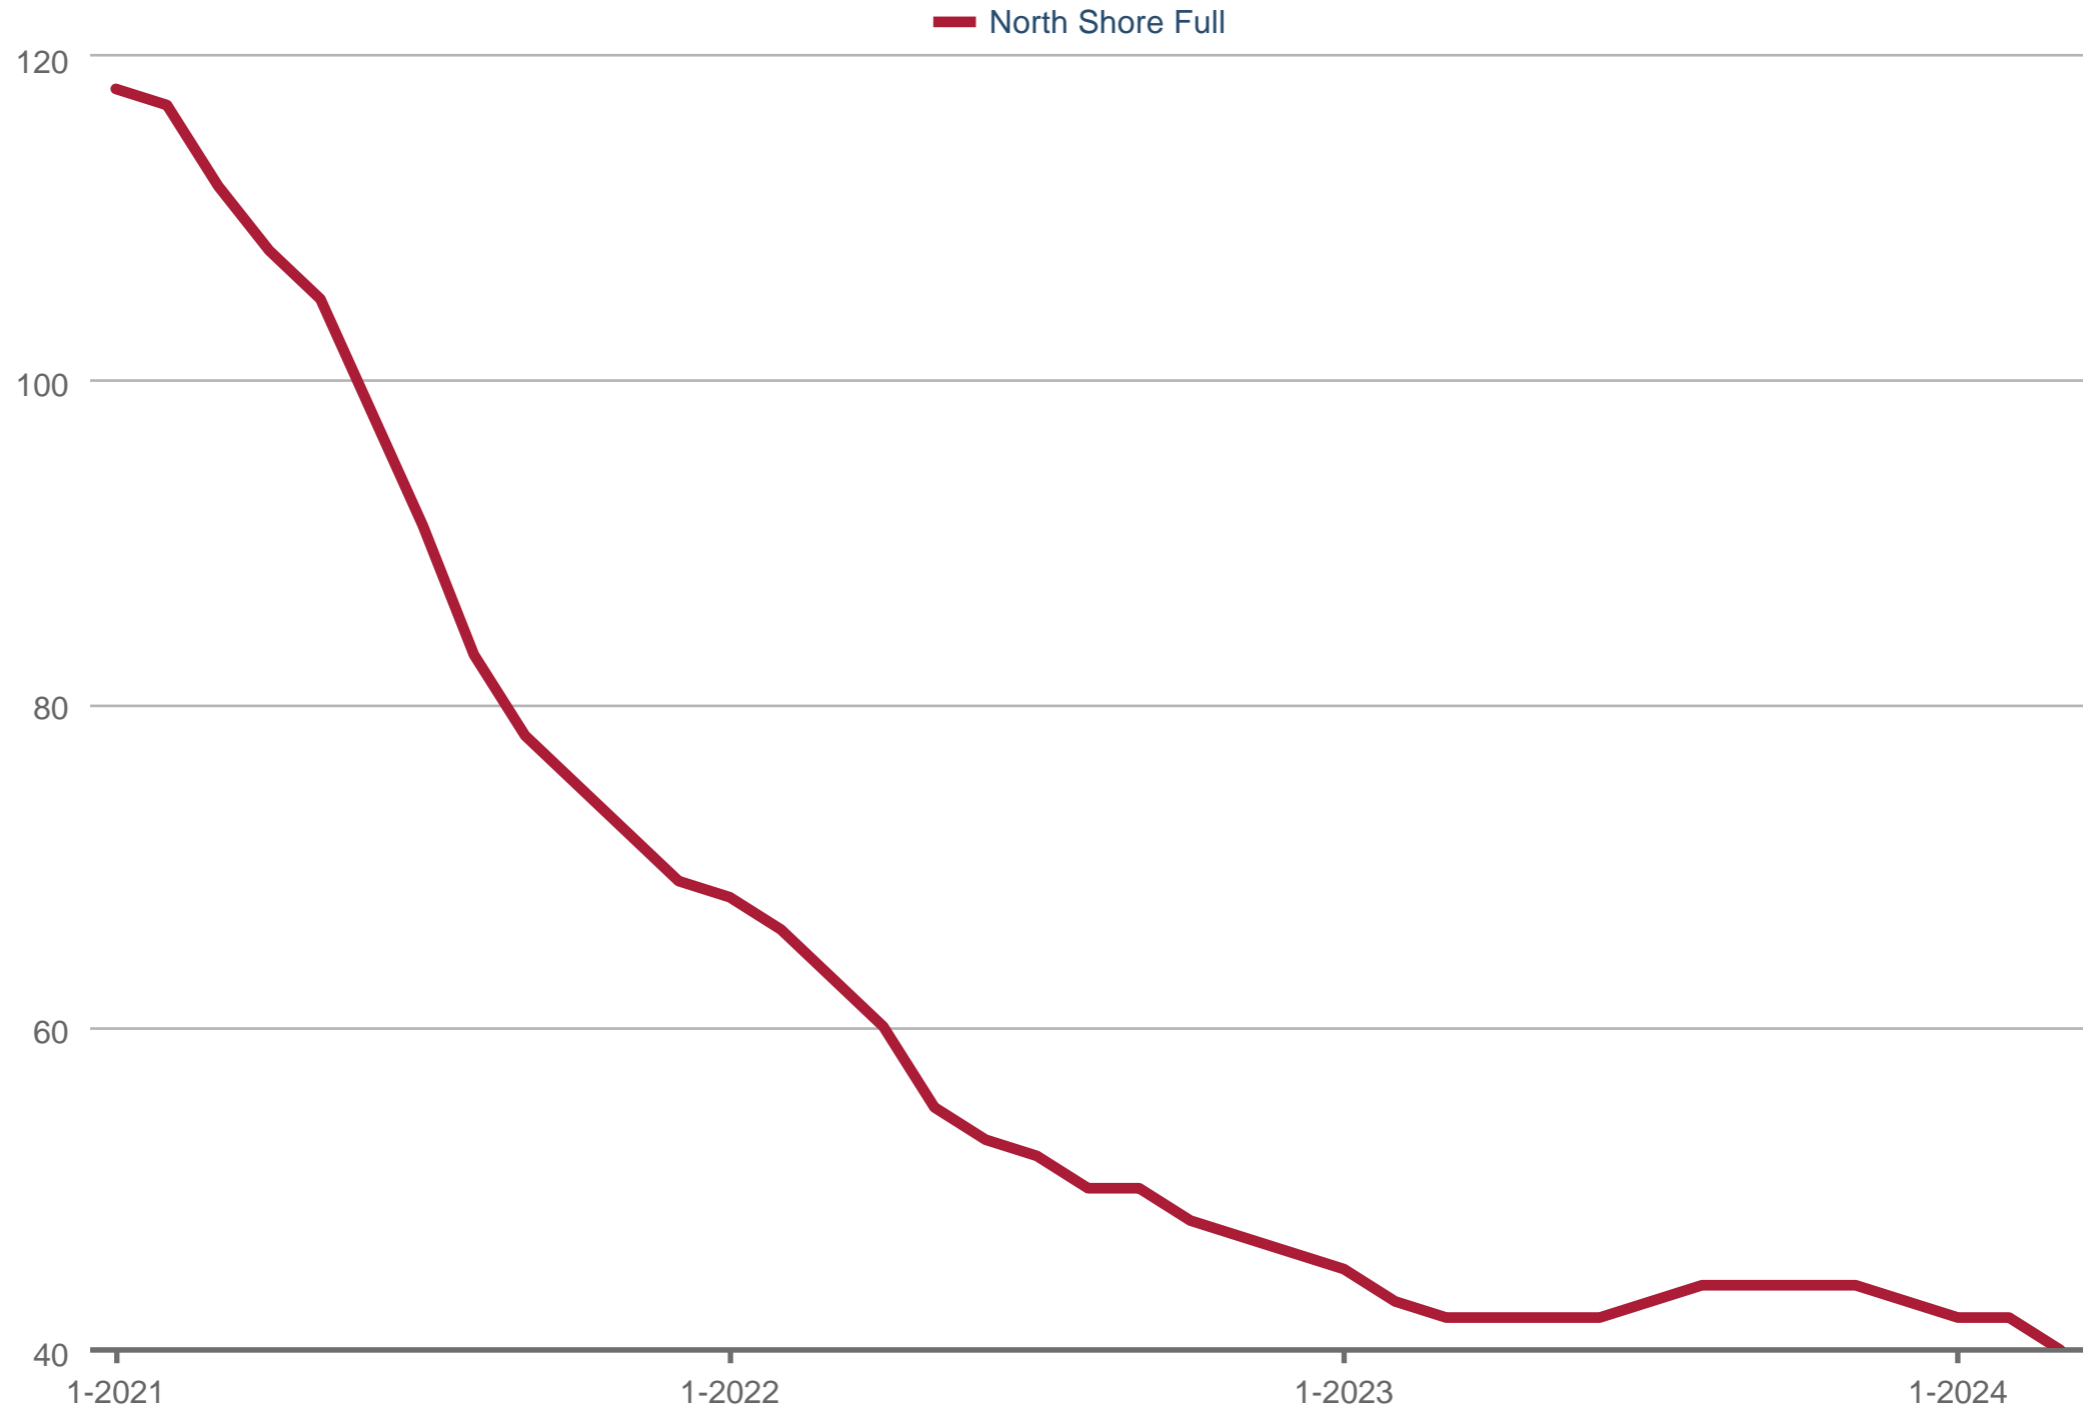

Average Market Time

North Shore Full*: Traditional, Single Family

Each data point is 12 months of activity. Data is from April 25, 2024.

* User-defined area. All data from MRED. Data deemed reliable but not guaranteed. InfoSparks © 2024 ShowingTime.