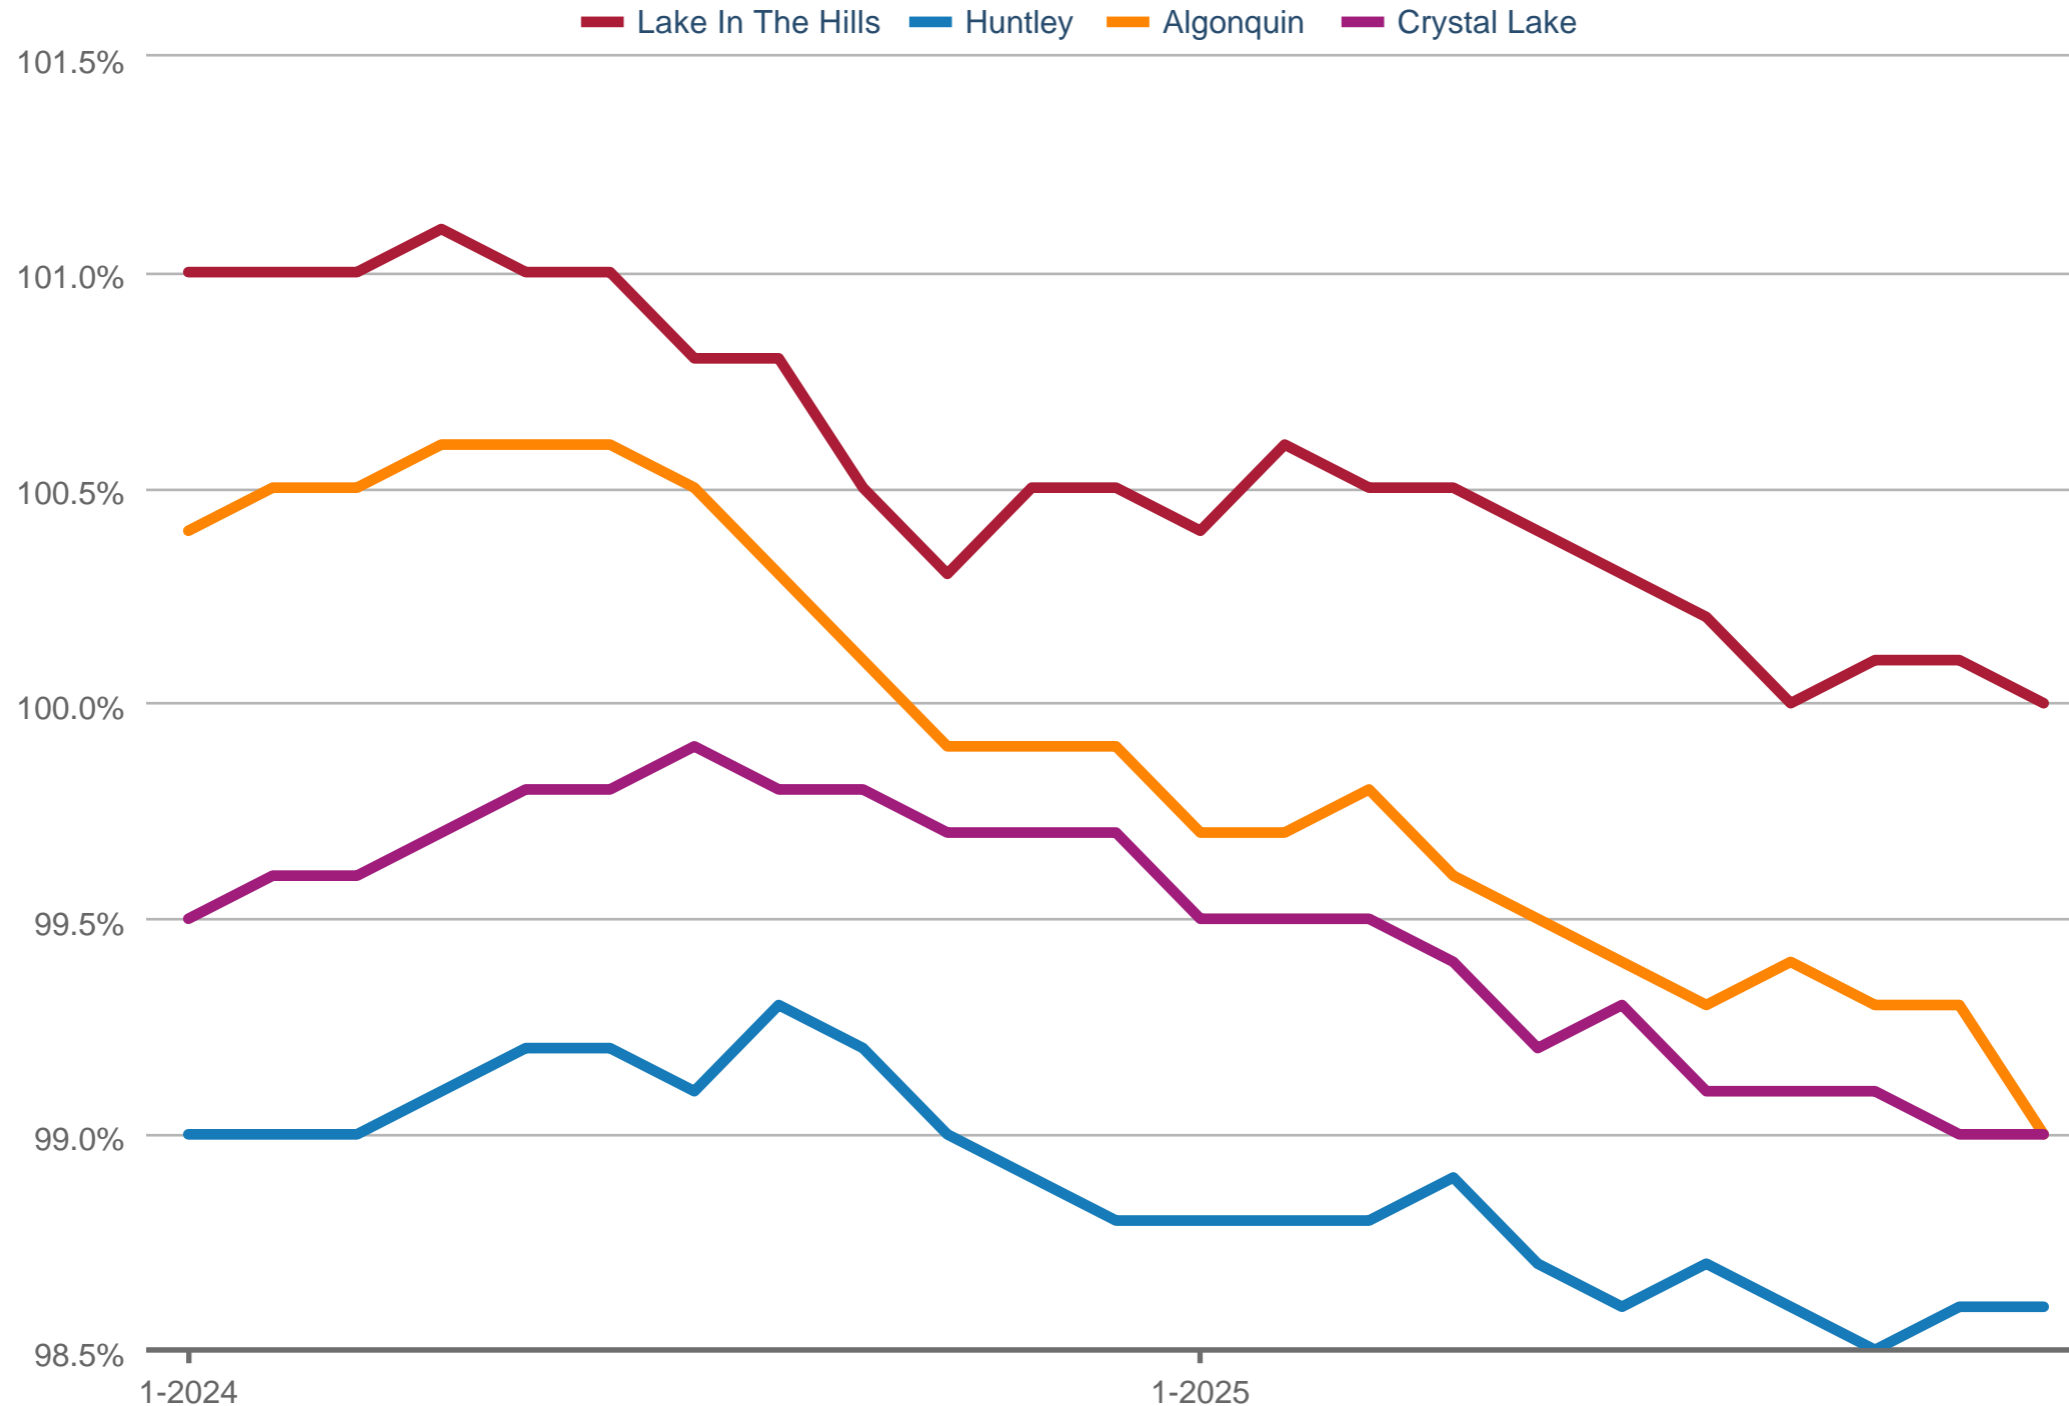

Average Percent of Original Price

Lake In The Hills & Huntley & Algonquin & Crystal Lake: Single Family

Each data point is 12 months of activity. Data is from December 1, 2025.