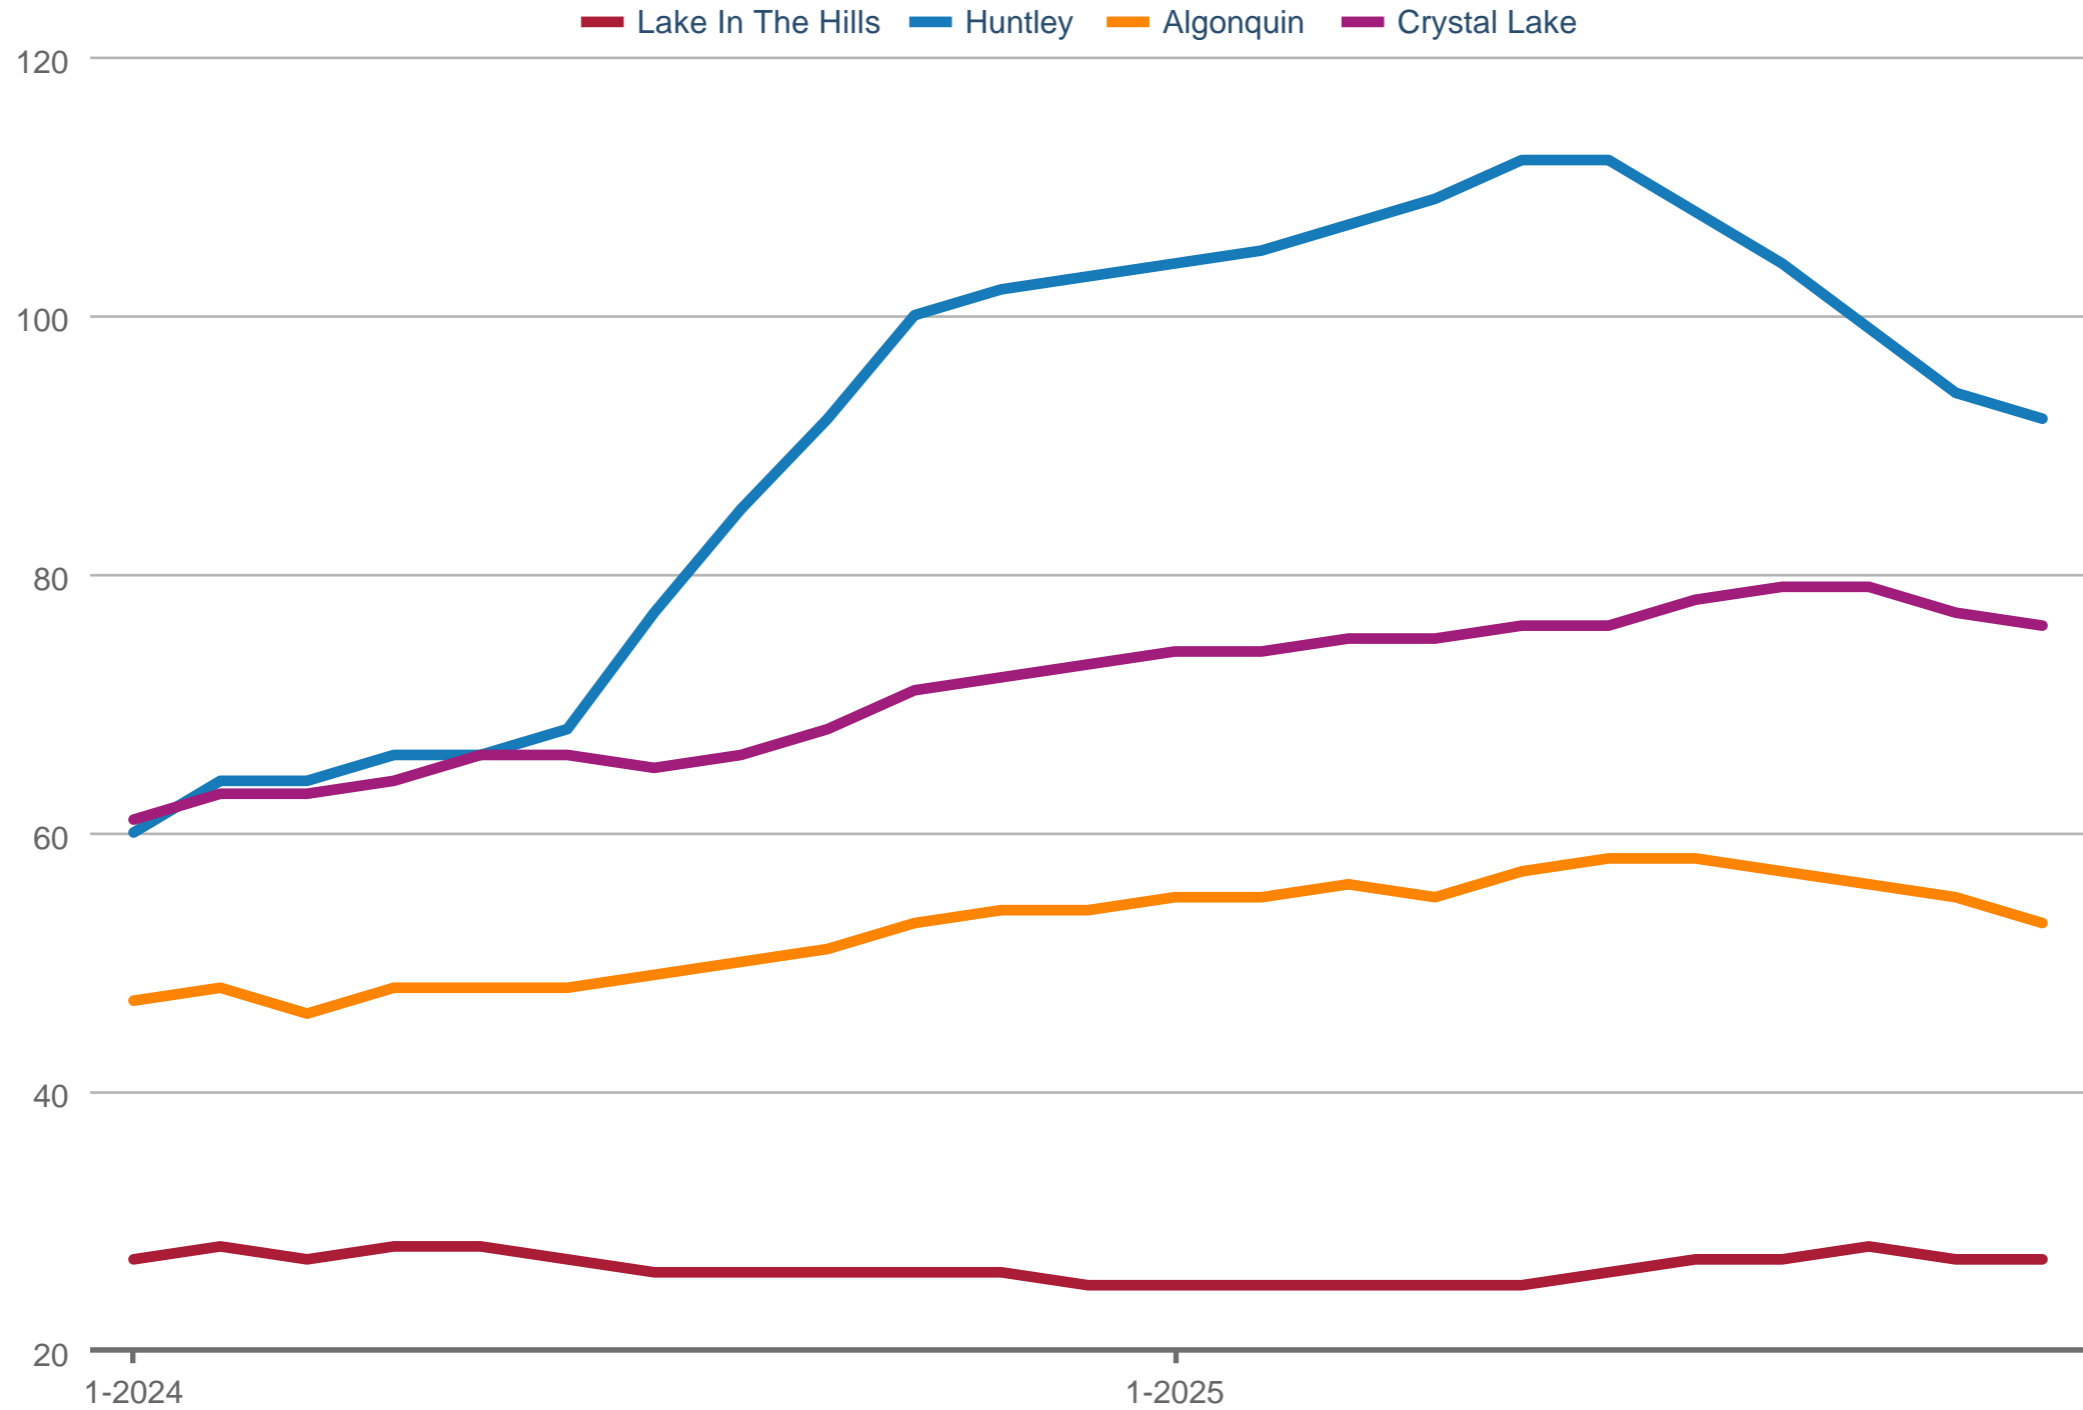

Homes for Sale

Lake In The Hills & Huntley & Algonquin & Crystal Lake: Single Family

Each data point is 12 months of activity. Data is from December 1, 2025.