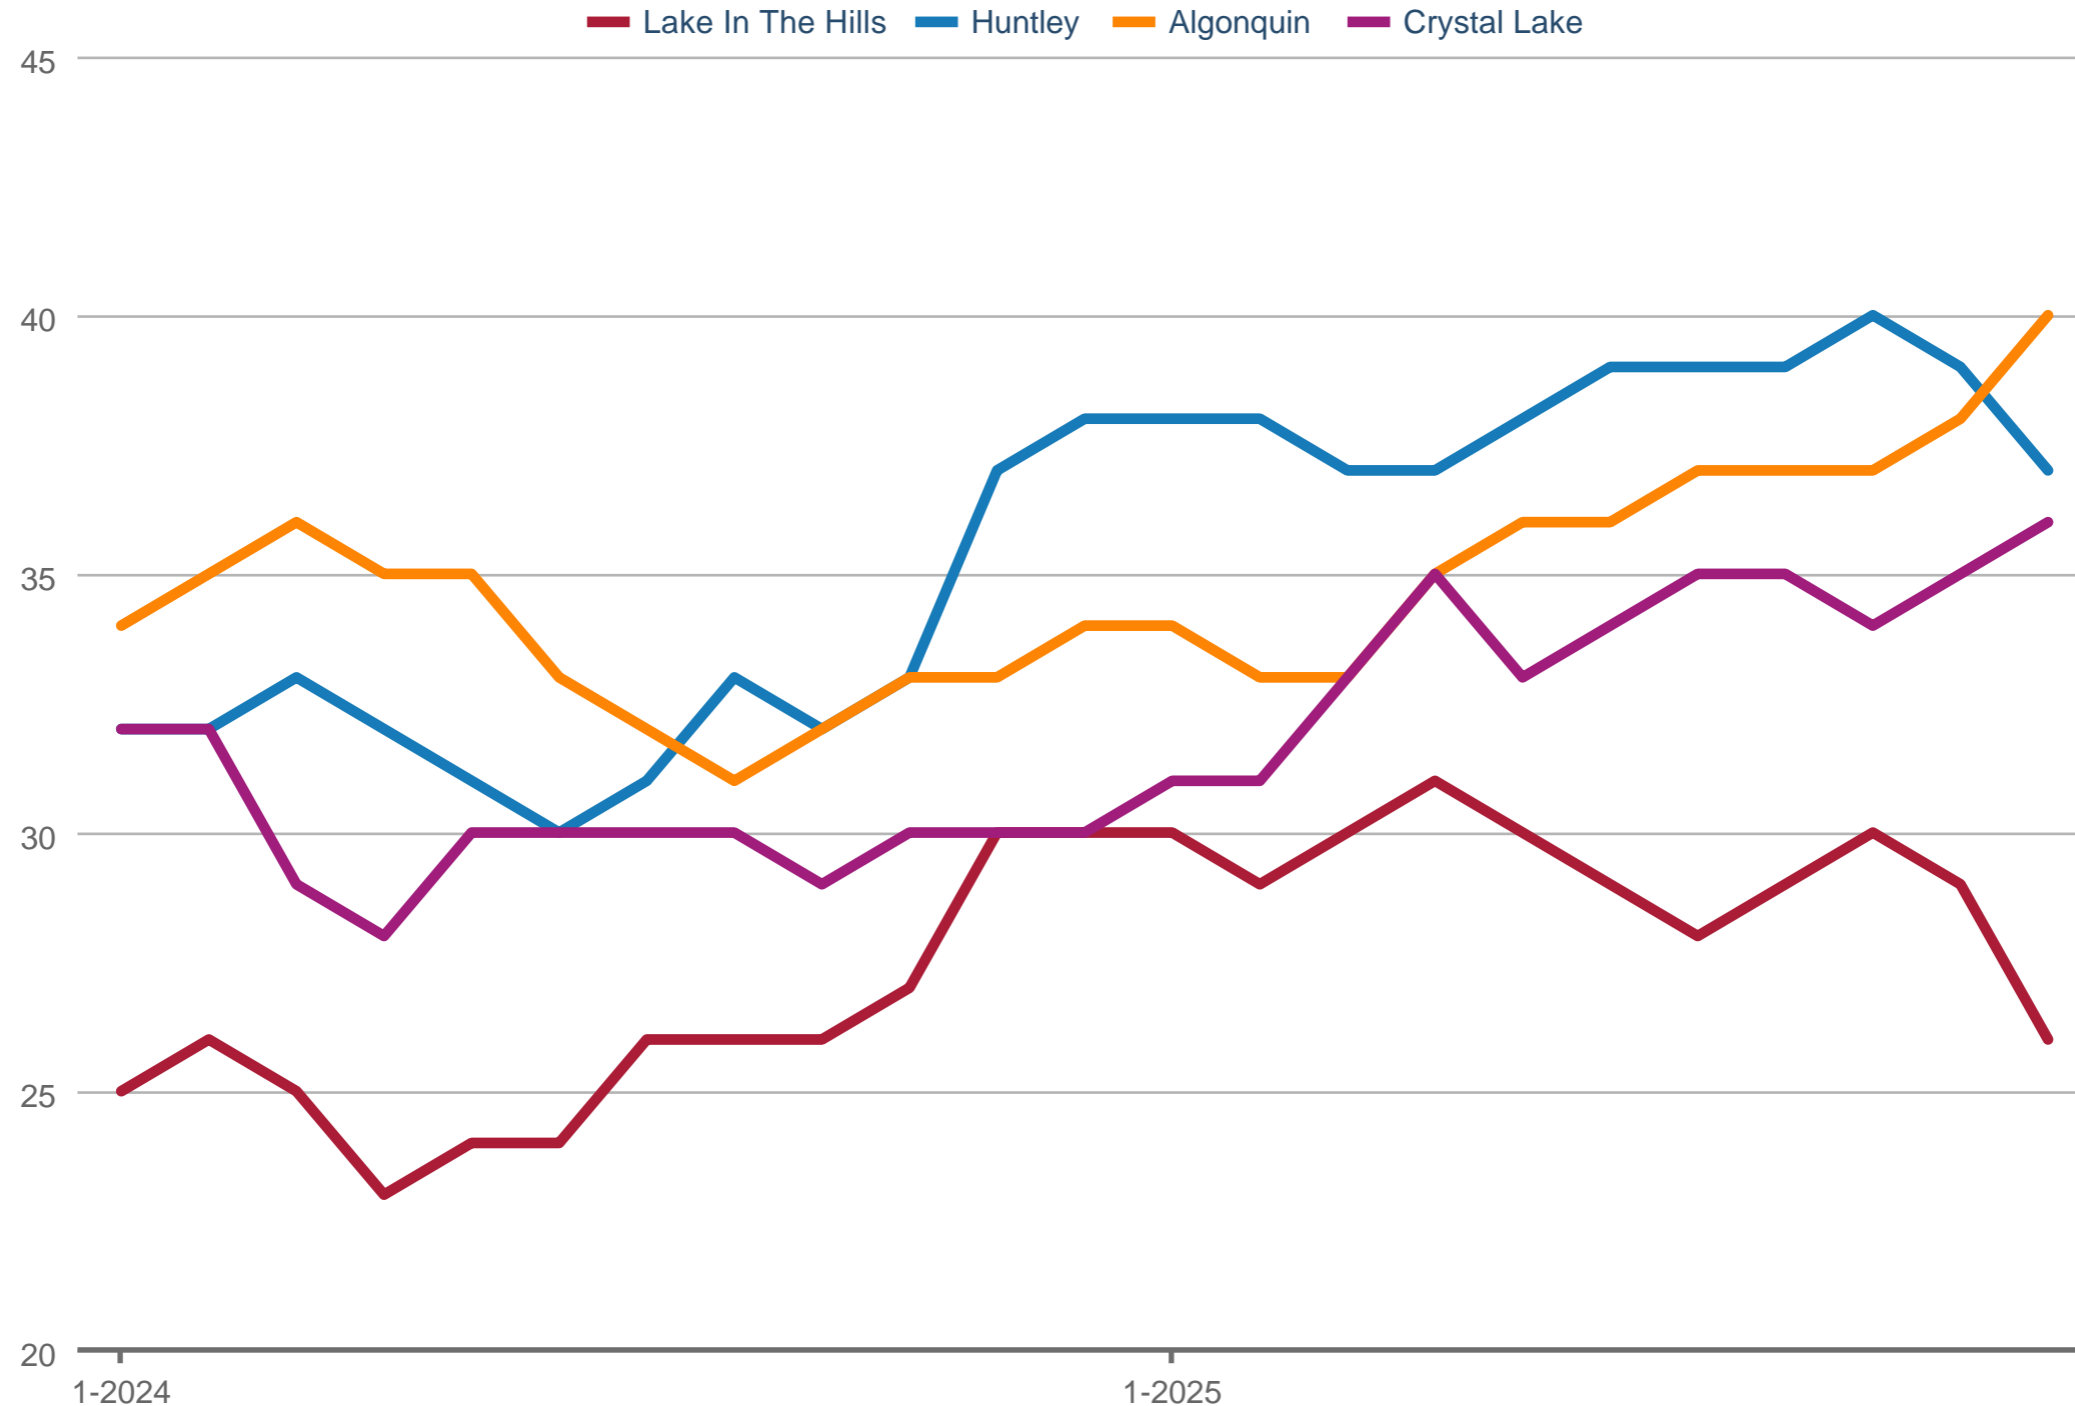

Average Market Time

Lake In The Hills & Huntley & Algonquin & Crystal Lake: Single Family

Each data point is 12 months of activity. Data is from December 1, 2025.