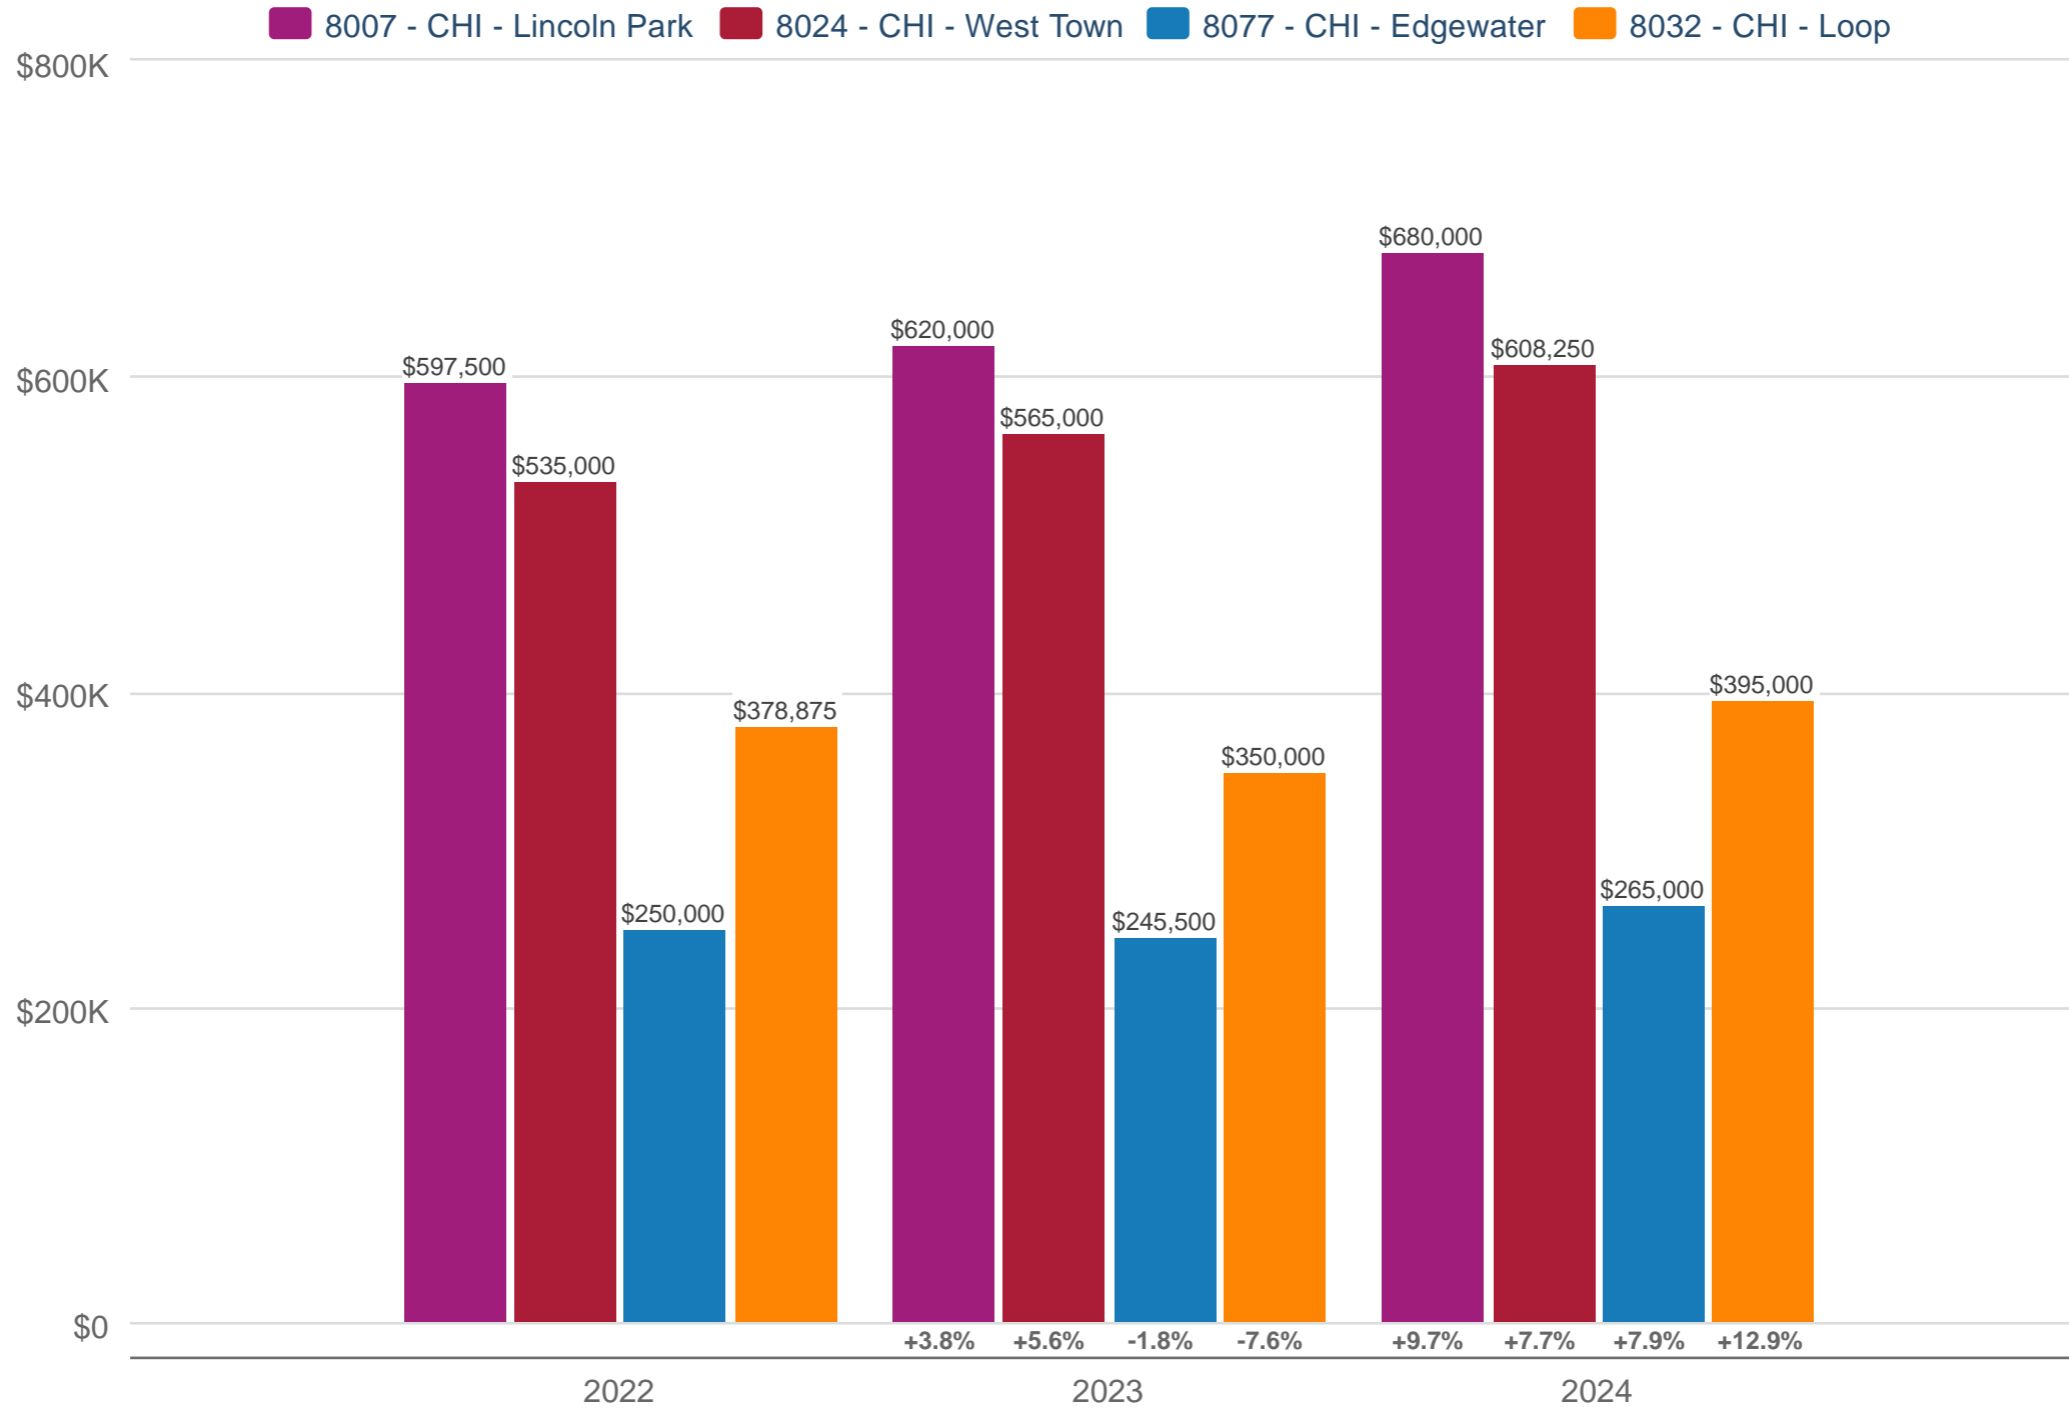

### July Median Sales Price

8007 - CHI - Lincoln Park & 8024 - CHI - West Town & 8077 - CHI - Edgewater & 8032 - CHI - Loop: Single Family  
 Each data point is 12 months of activity. Data is from August 24, 2024.