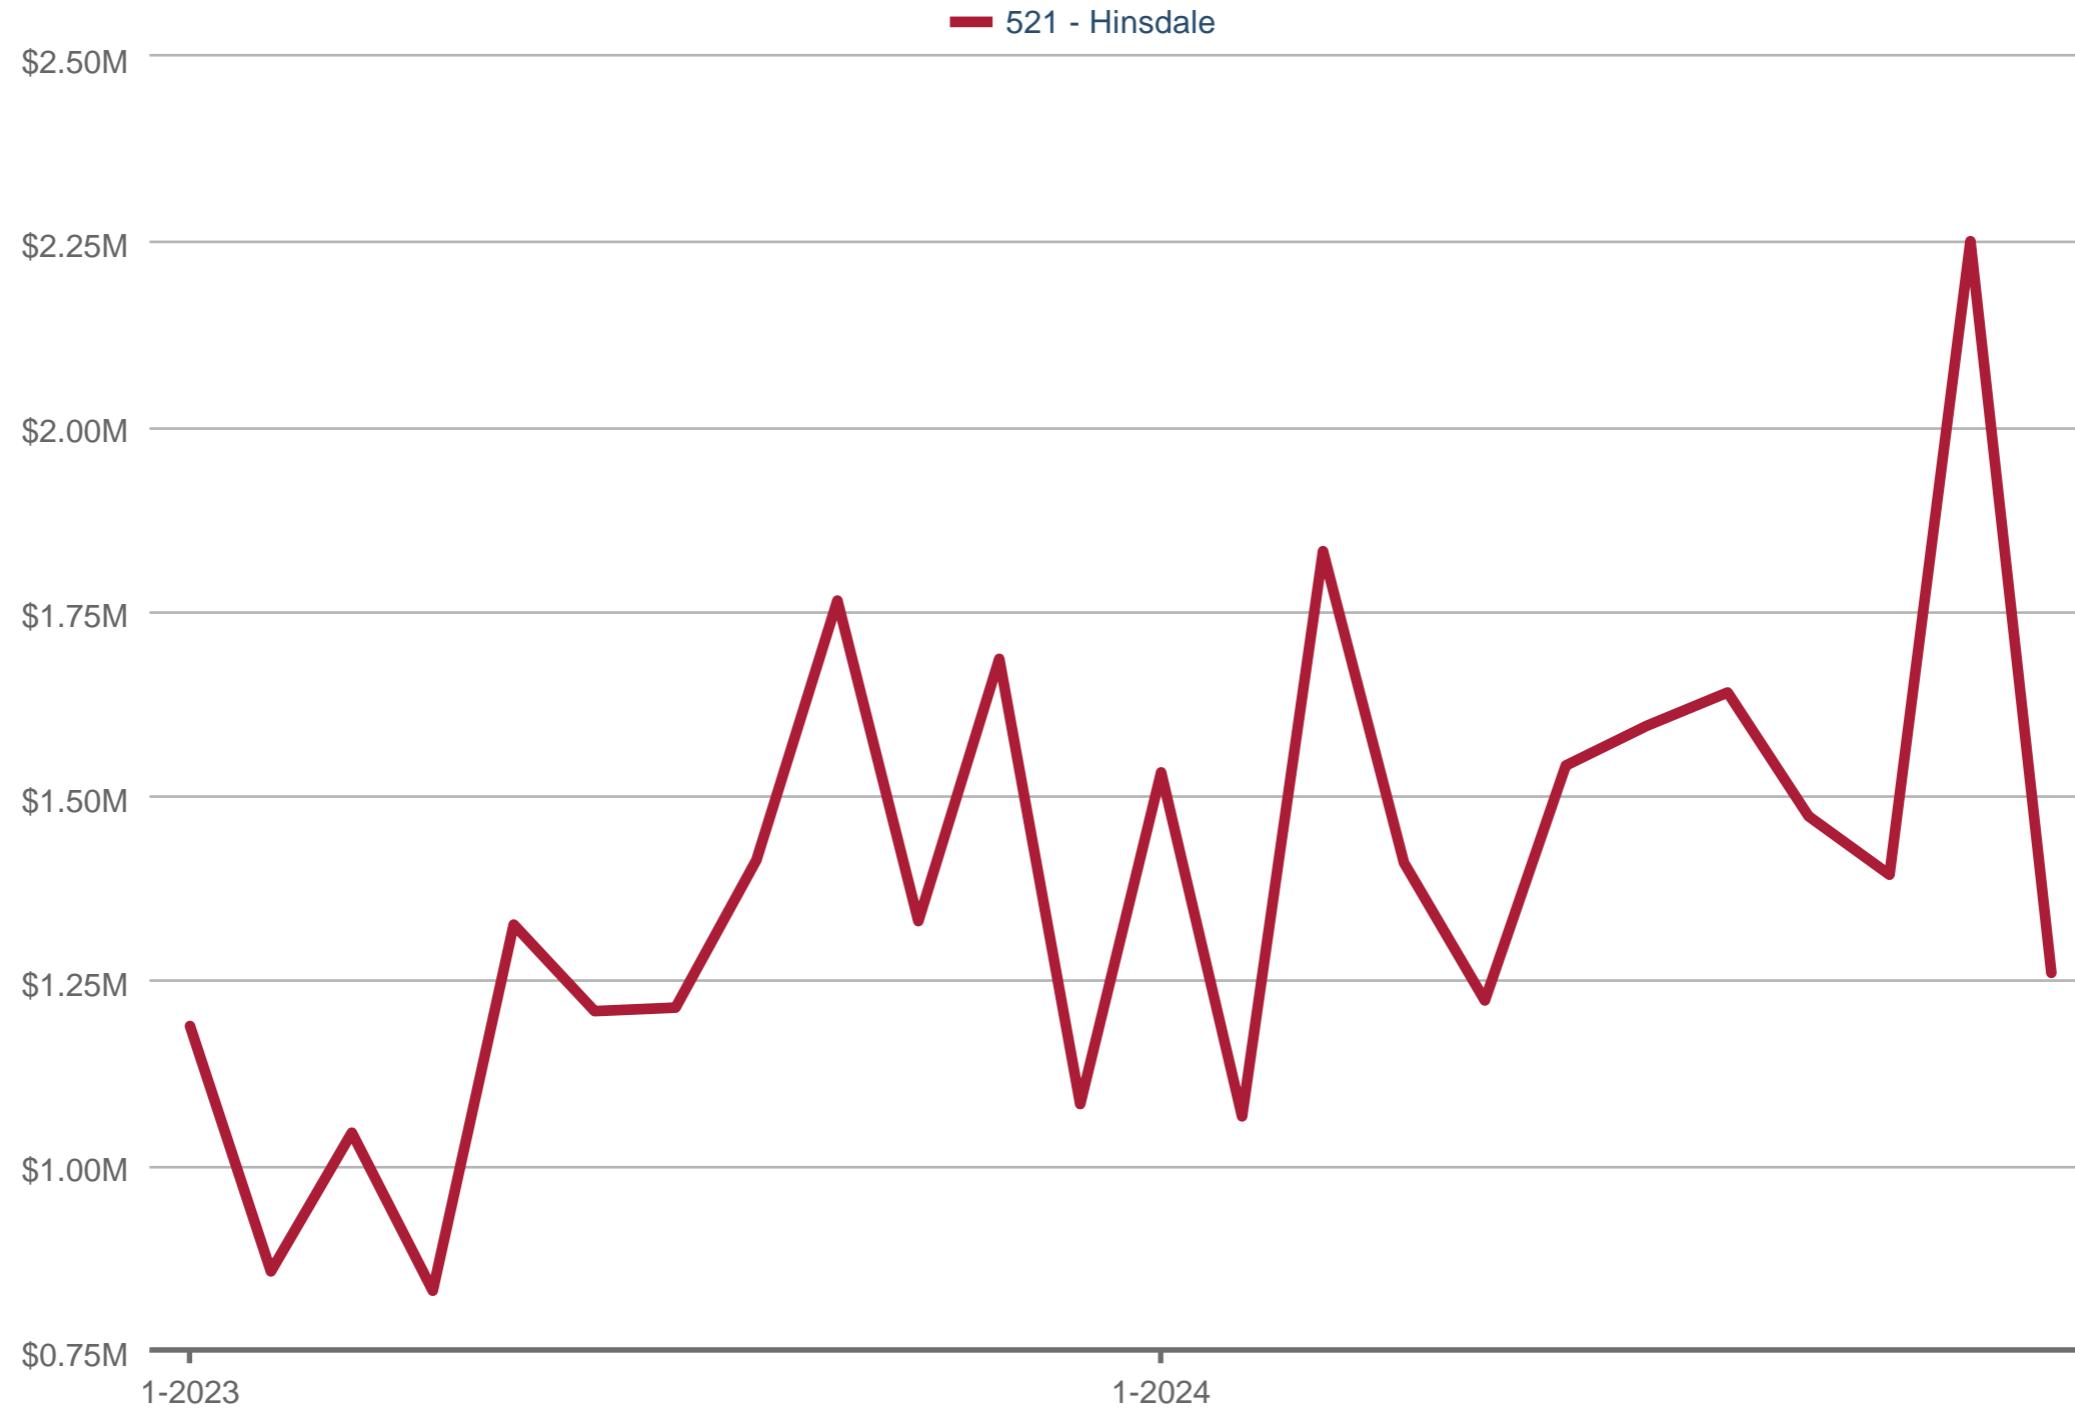

Jeremy Vitell

Realtor / Team Lead The Vitell Group - Better Homes & Gardens County Line

Office: (630) 789-3030

Cell: (708) 642-9566

thevitellgroup.com

Average Sales Price

521 - Hinsdale: Single Family

Each data point is one month of activity. Data is from January 2, 2025.

All data from MRED. Data deemed reliable but not guaranteed. InfoSparks © 2025 ShowingTime.