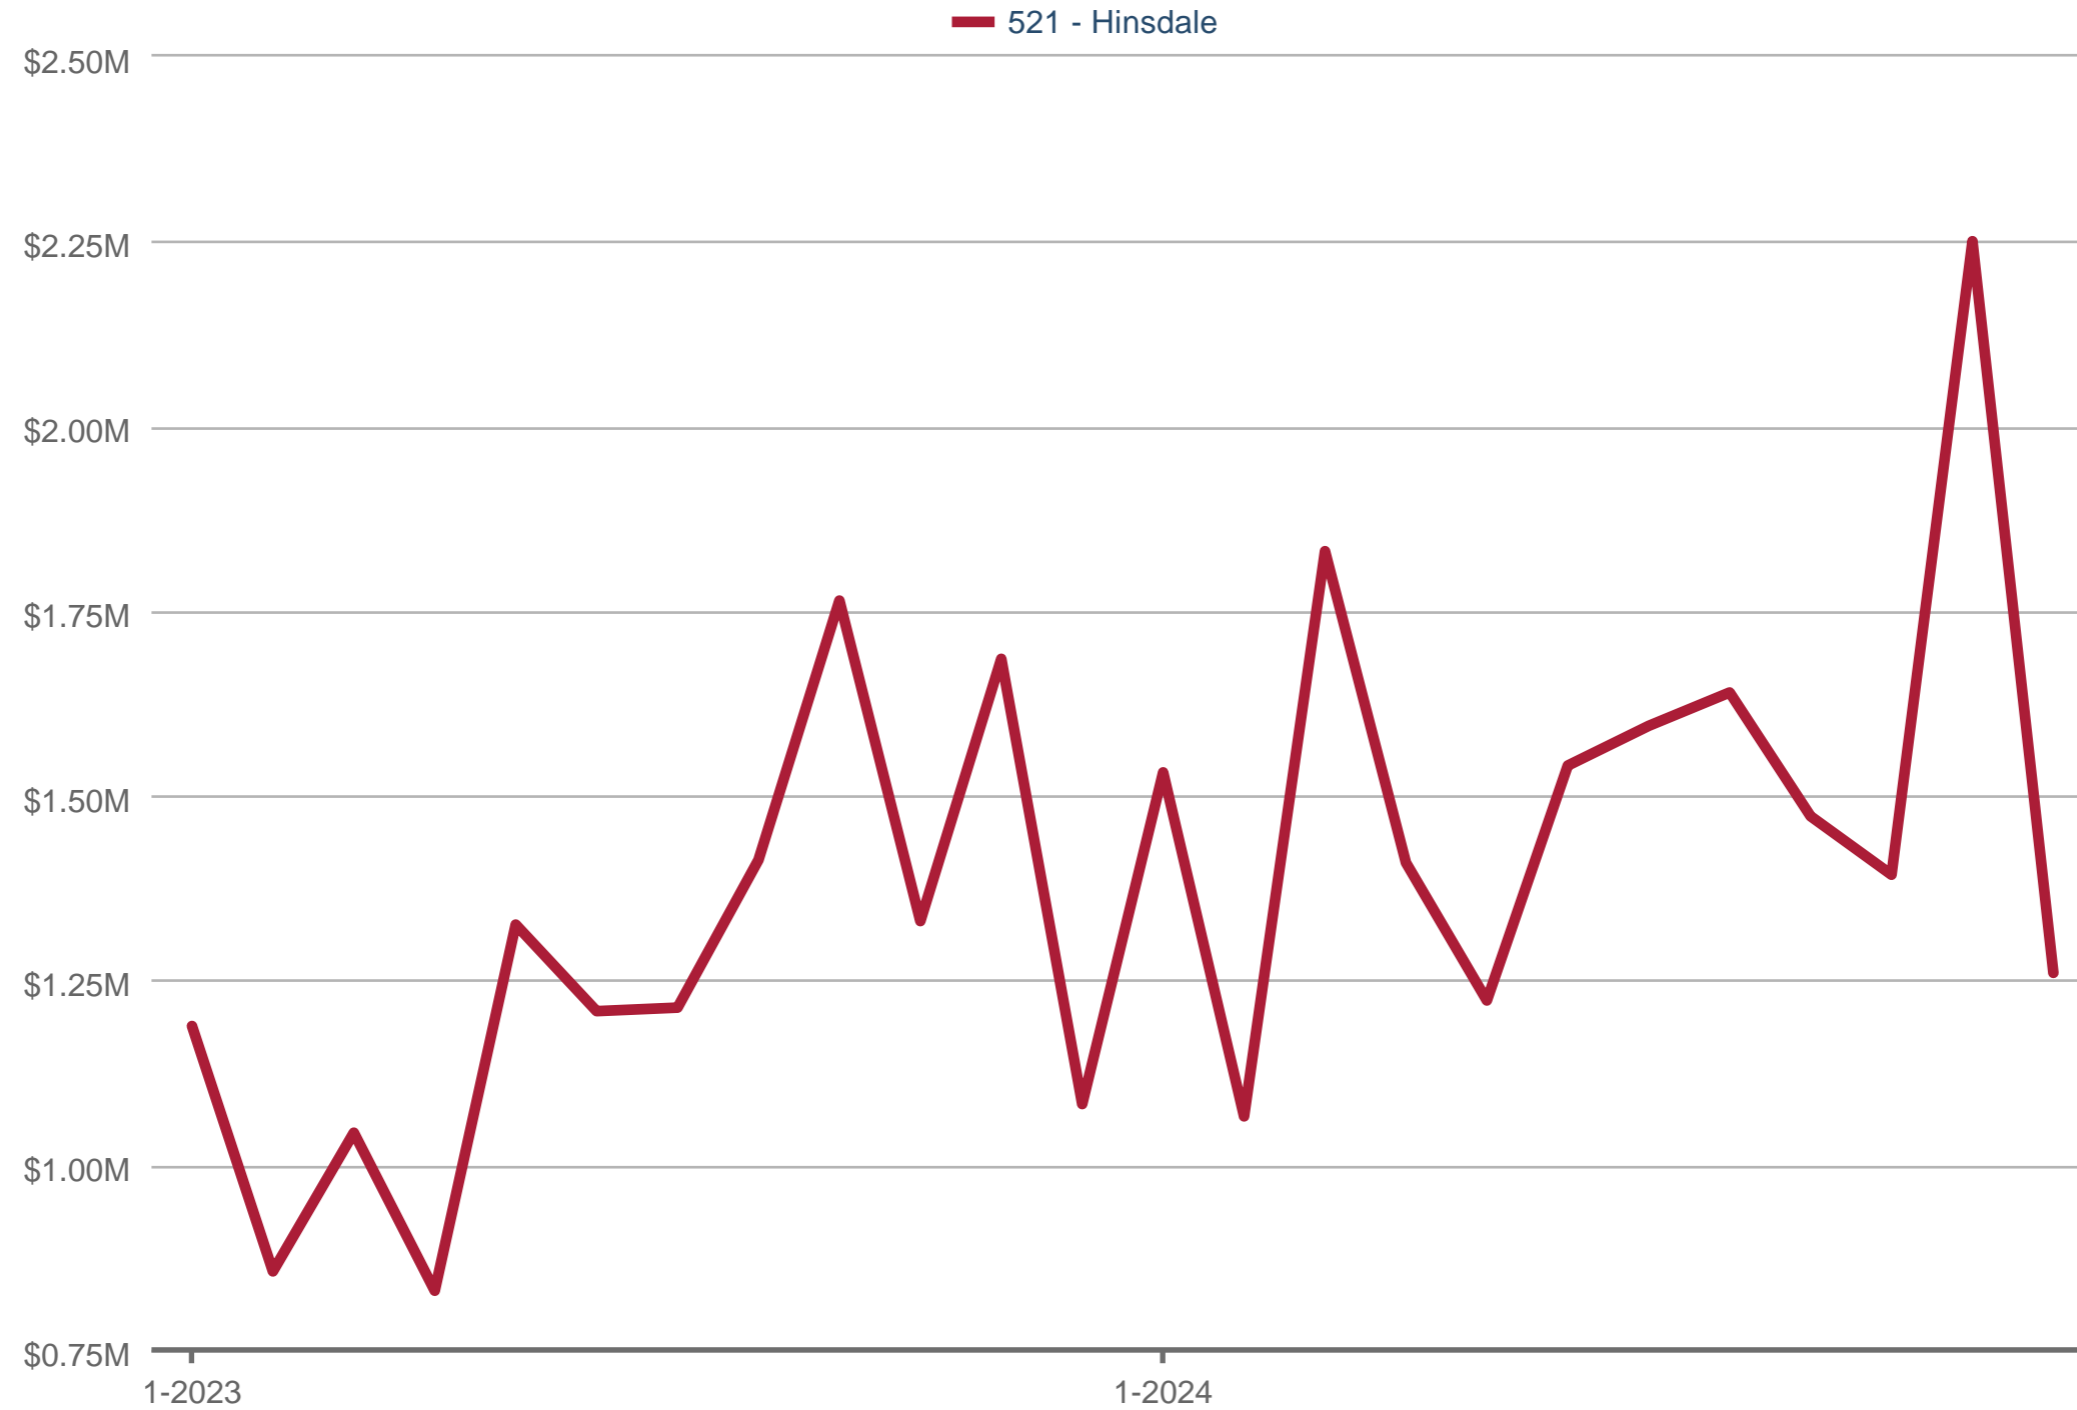

Jeremy Vitell

Realtor / Team Lead The Vitell Group - Better Homes & Gardens County Line

Office: (630) 789-3030

Cell: (708) 642-9566

thevitellgroup.com

Average Sales Price

521 - Hinsdale: Single Family

Each data point is one month of activity. Data is from January 2, 2025.

All data from MRED. Data deemed reliable but not guaranteed. InfoSparks © 2025 ShowingTime.