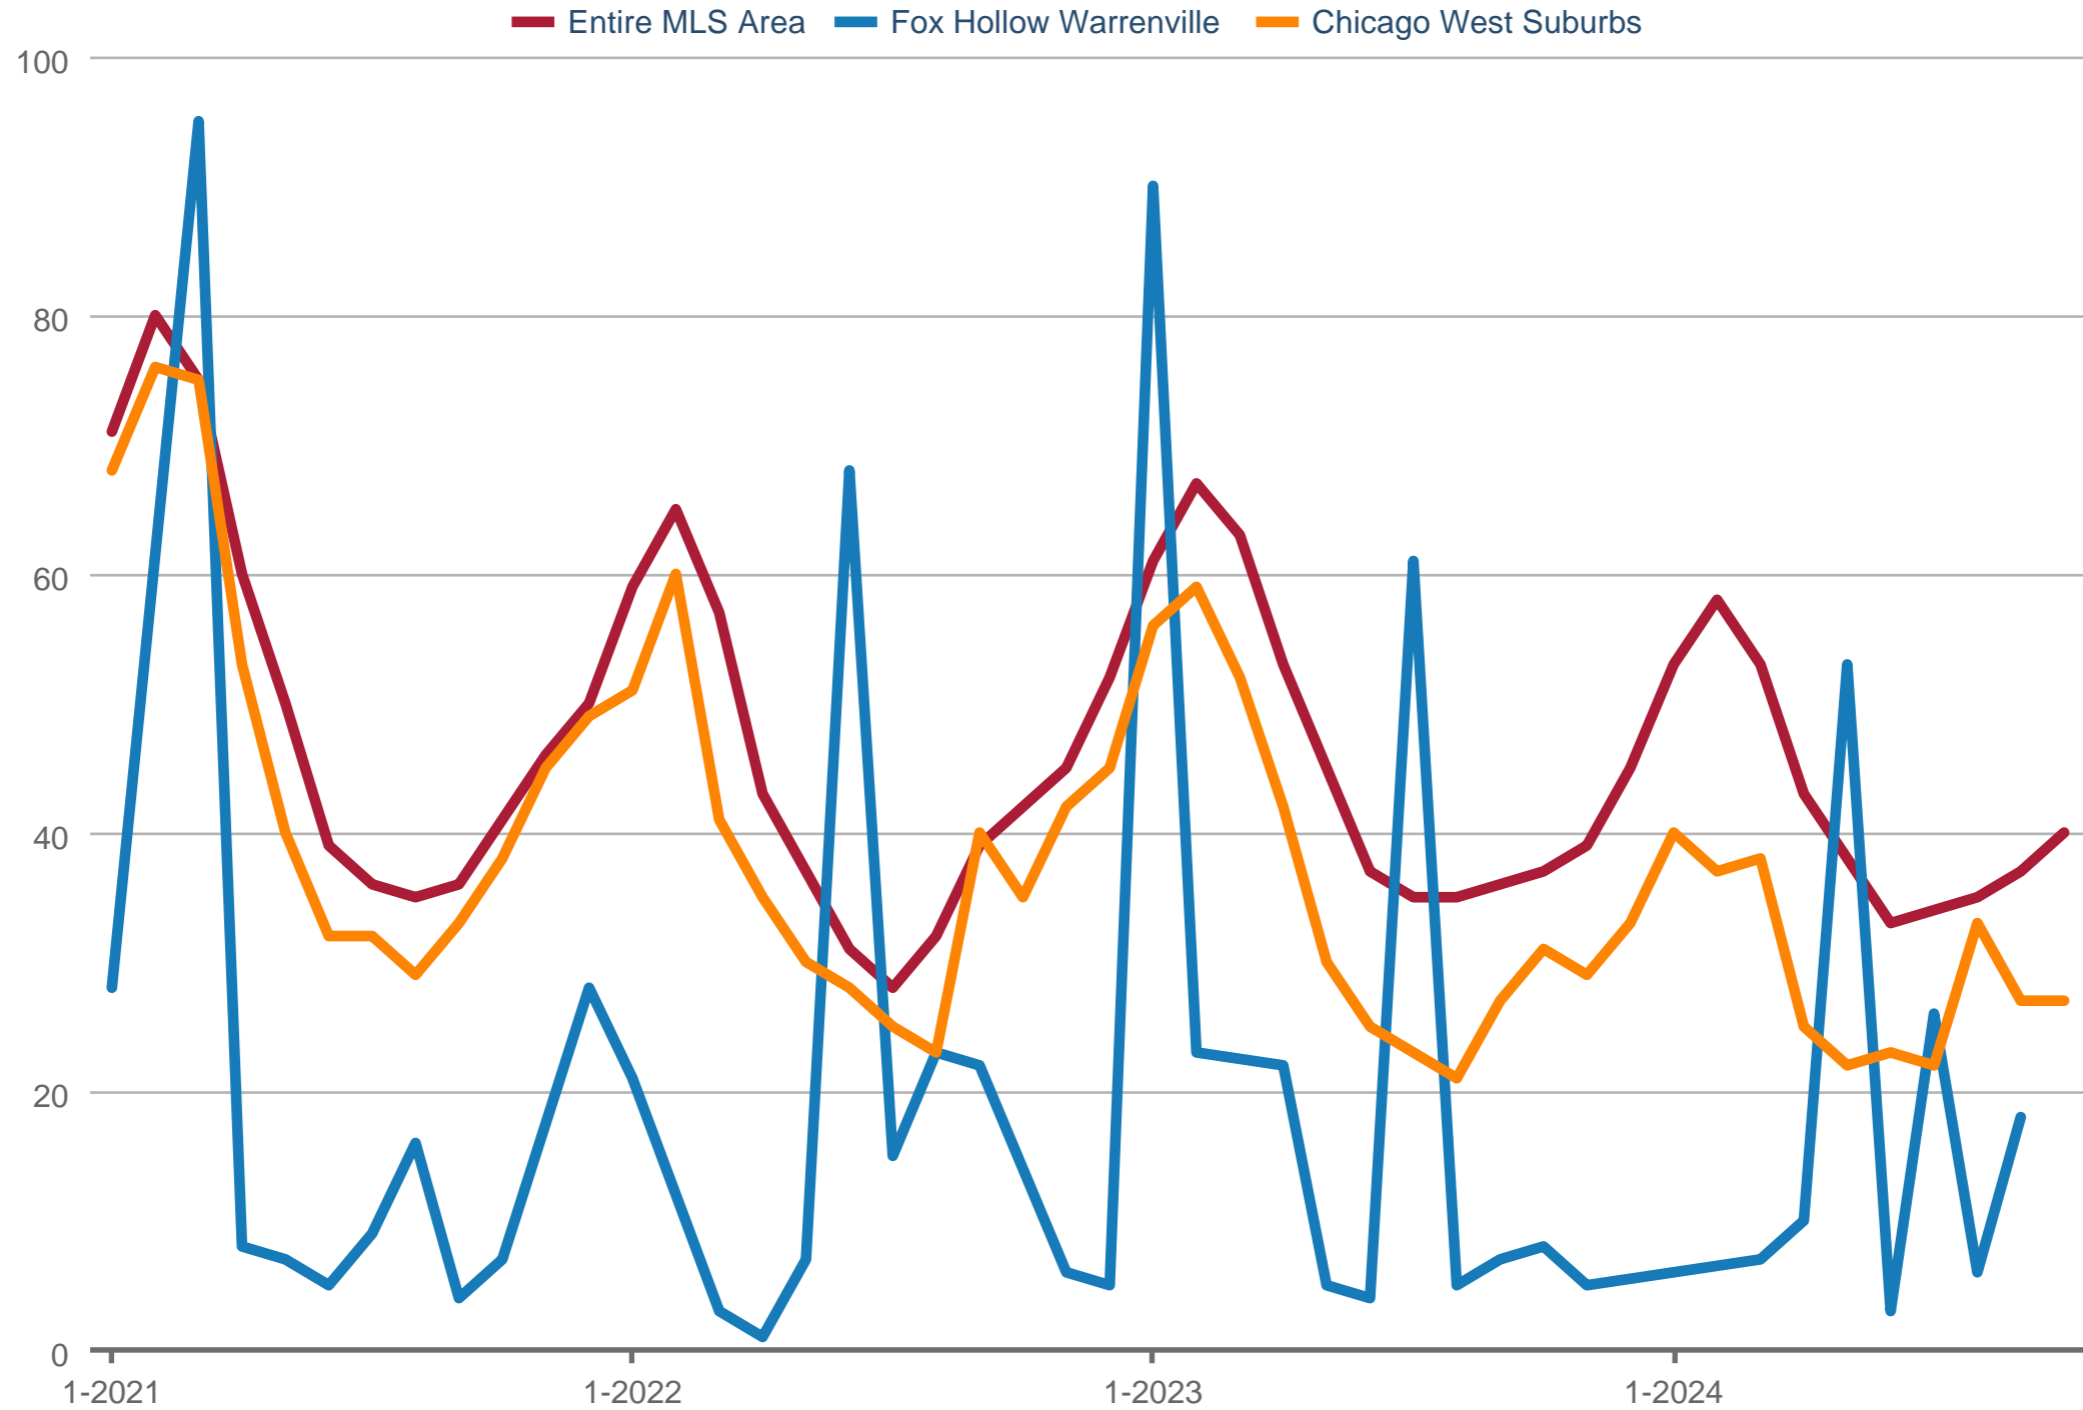

Average Market Time

Entire MLS Area & Fox Hollow Warrenville* & Chicago West Suburbs*: Single Family

Each data point is one month of activity. Data is from November 14, 2024.

* User-defined area. All data from MRED. Data deemed reliable but not guaranteed. InfoSparks © 2024 ShowingTime.