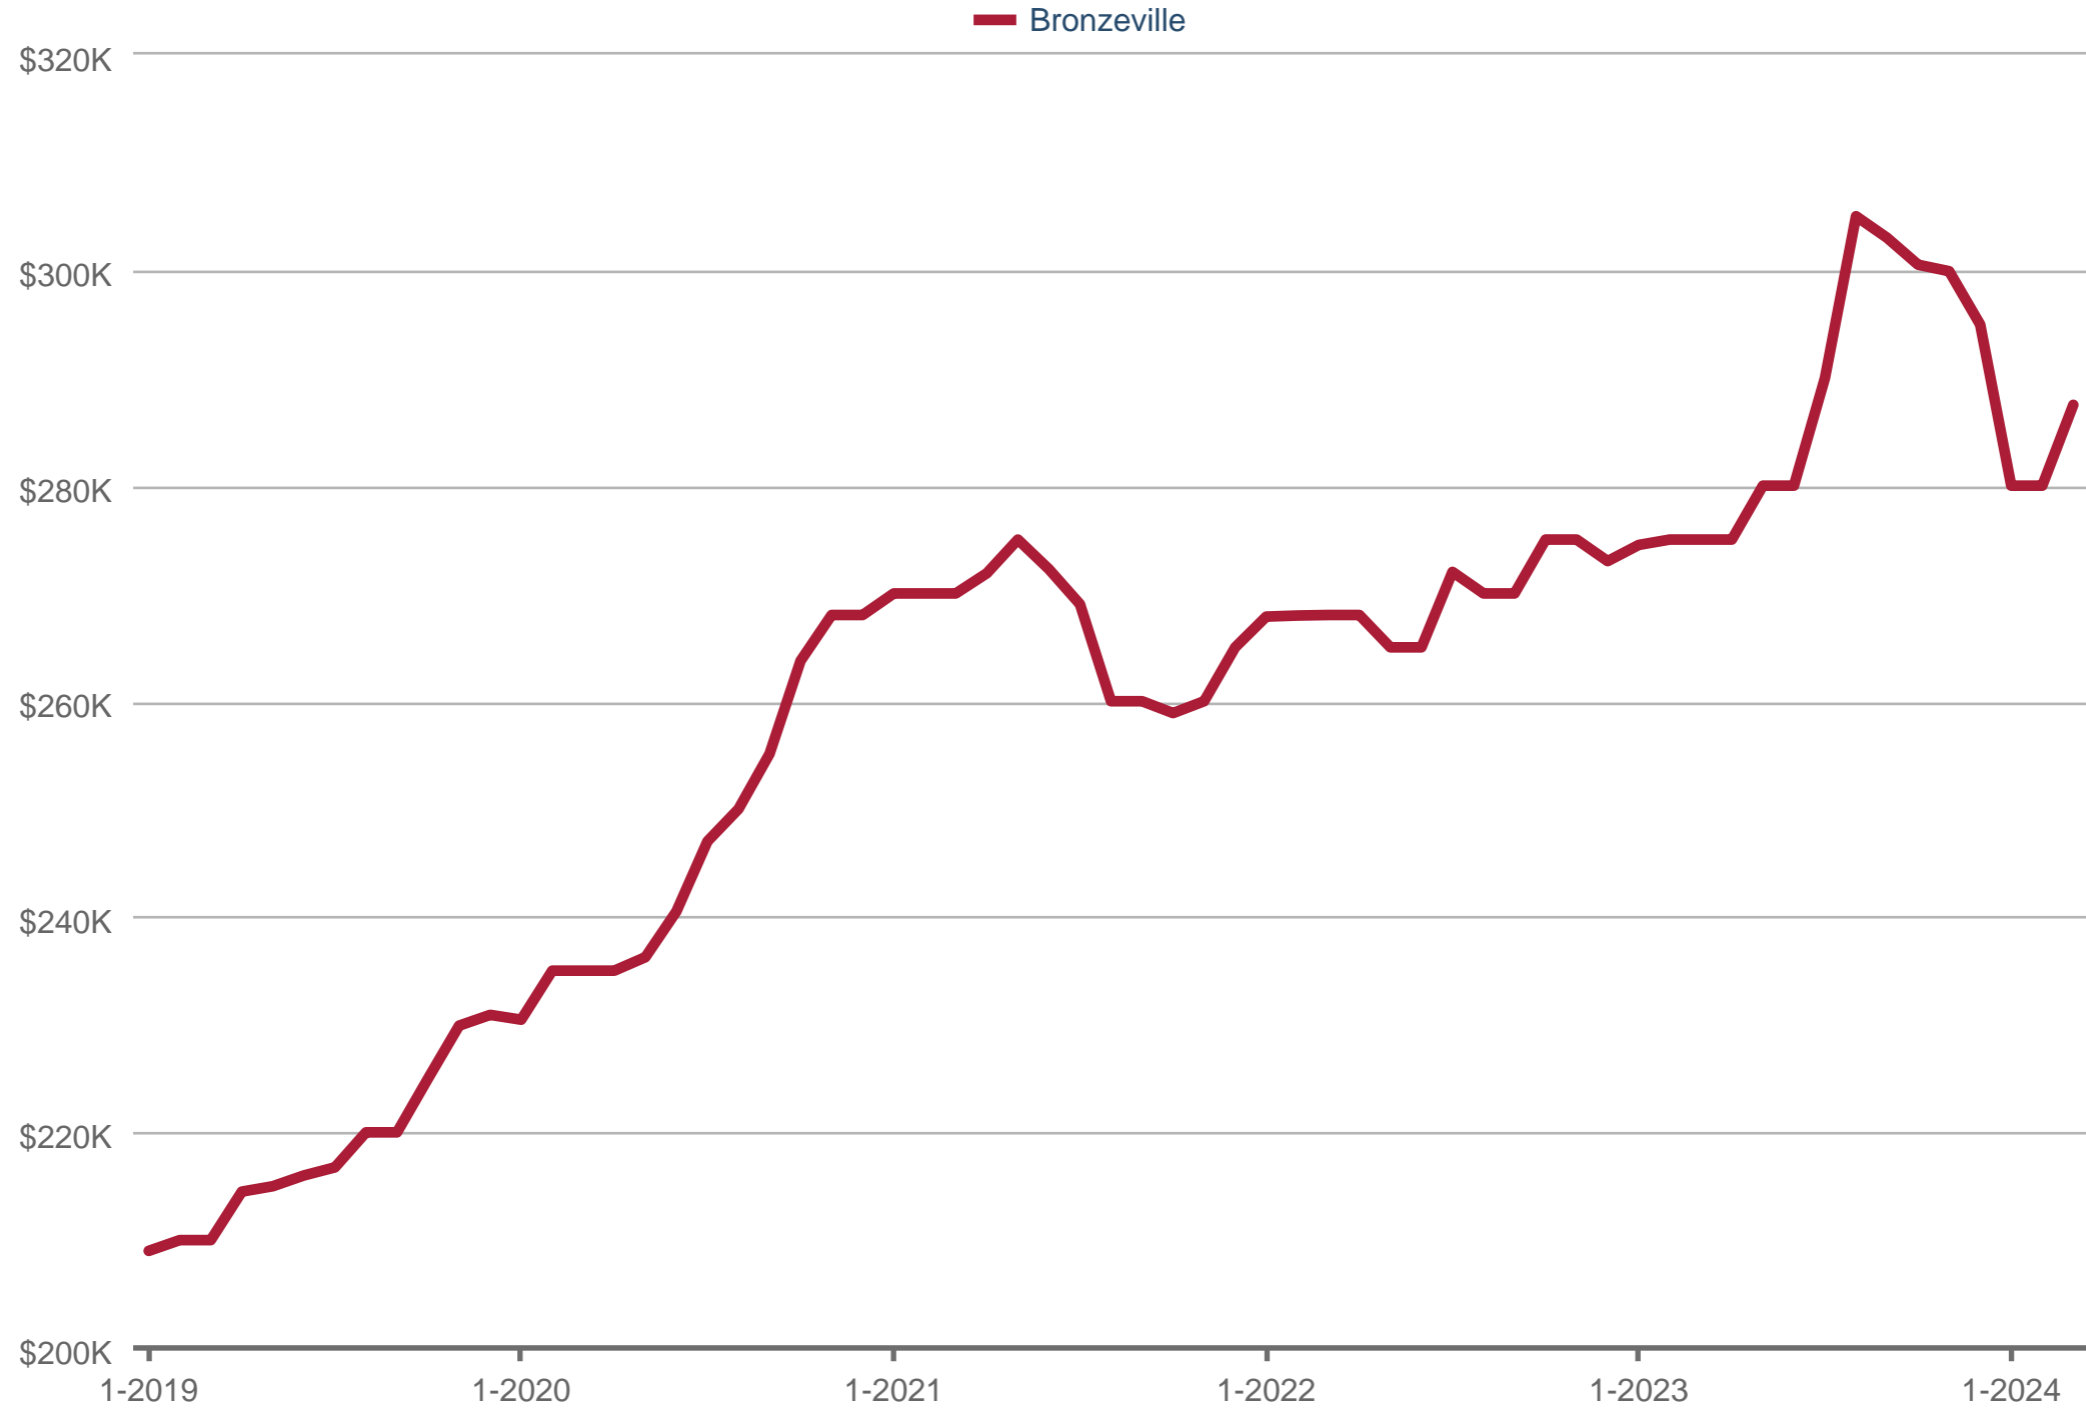

Median Sales Price

Bronzeville*: Resale, Single Family

Each data point is 12 months of activity. Data is from April 4, 2024.

* User-defined area. All data from MRED. Data deemed reliable but not guaranteed. InfoSparks © 2025 ShowingTime.