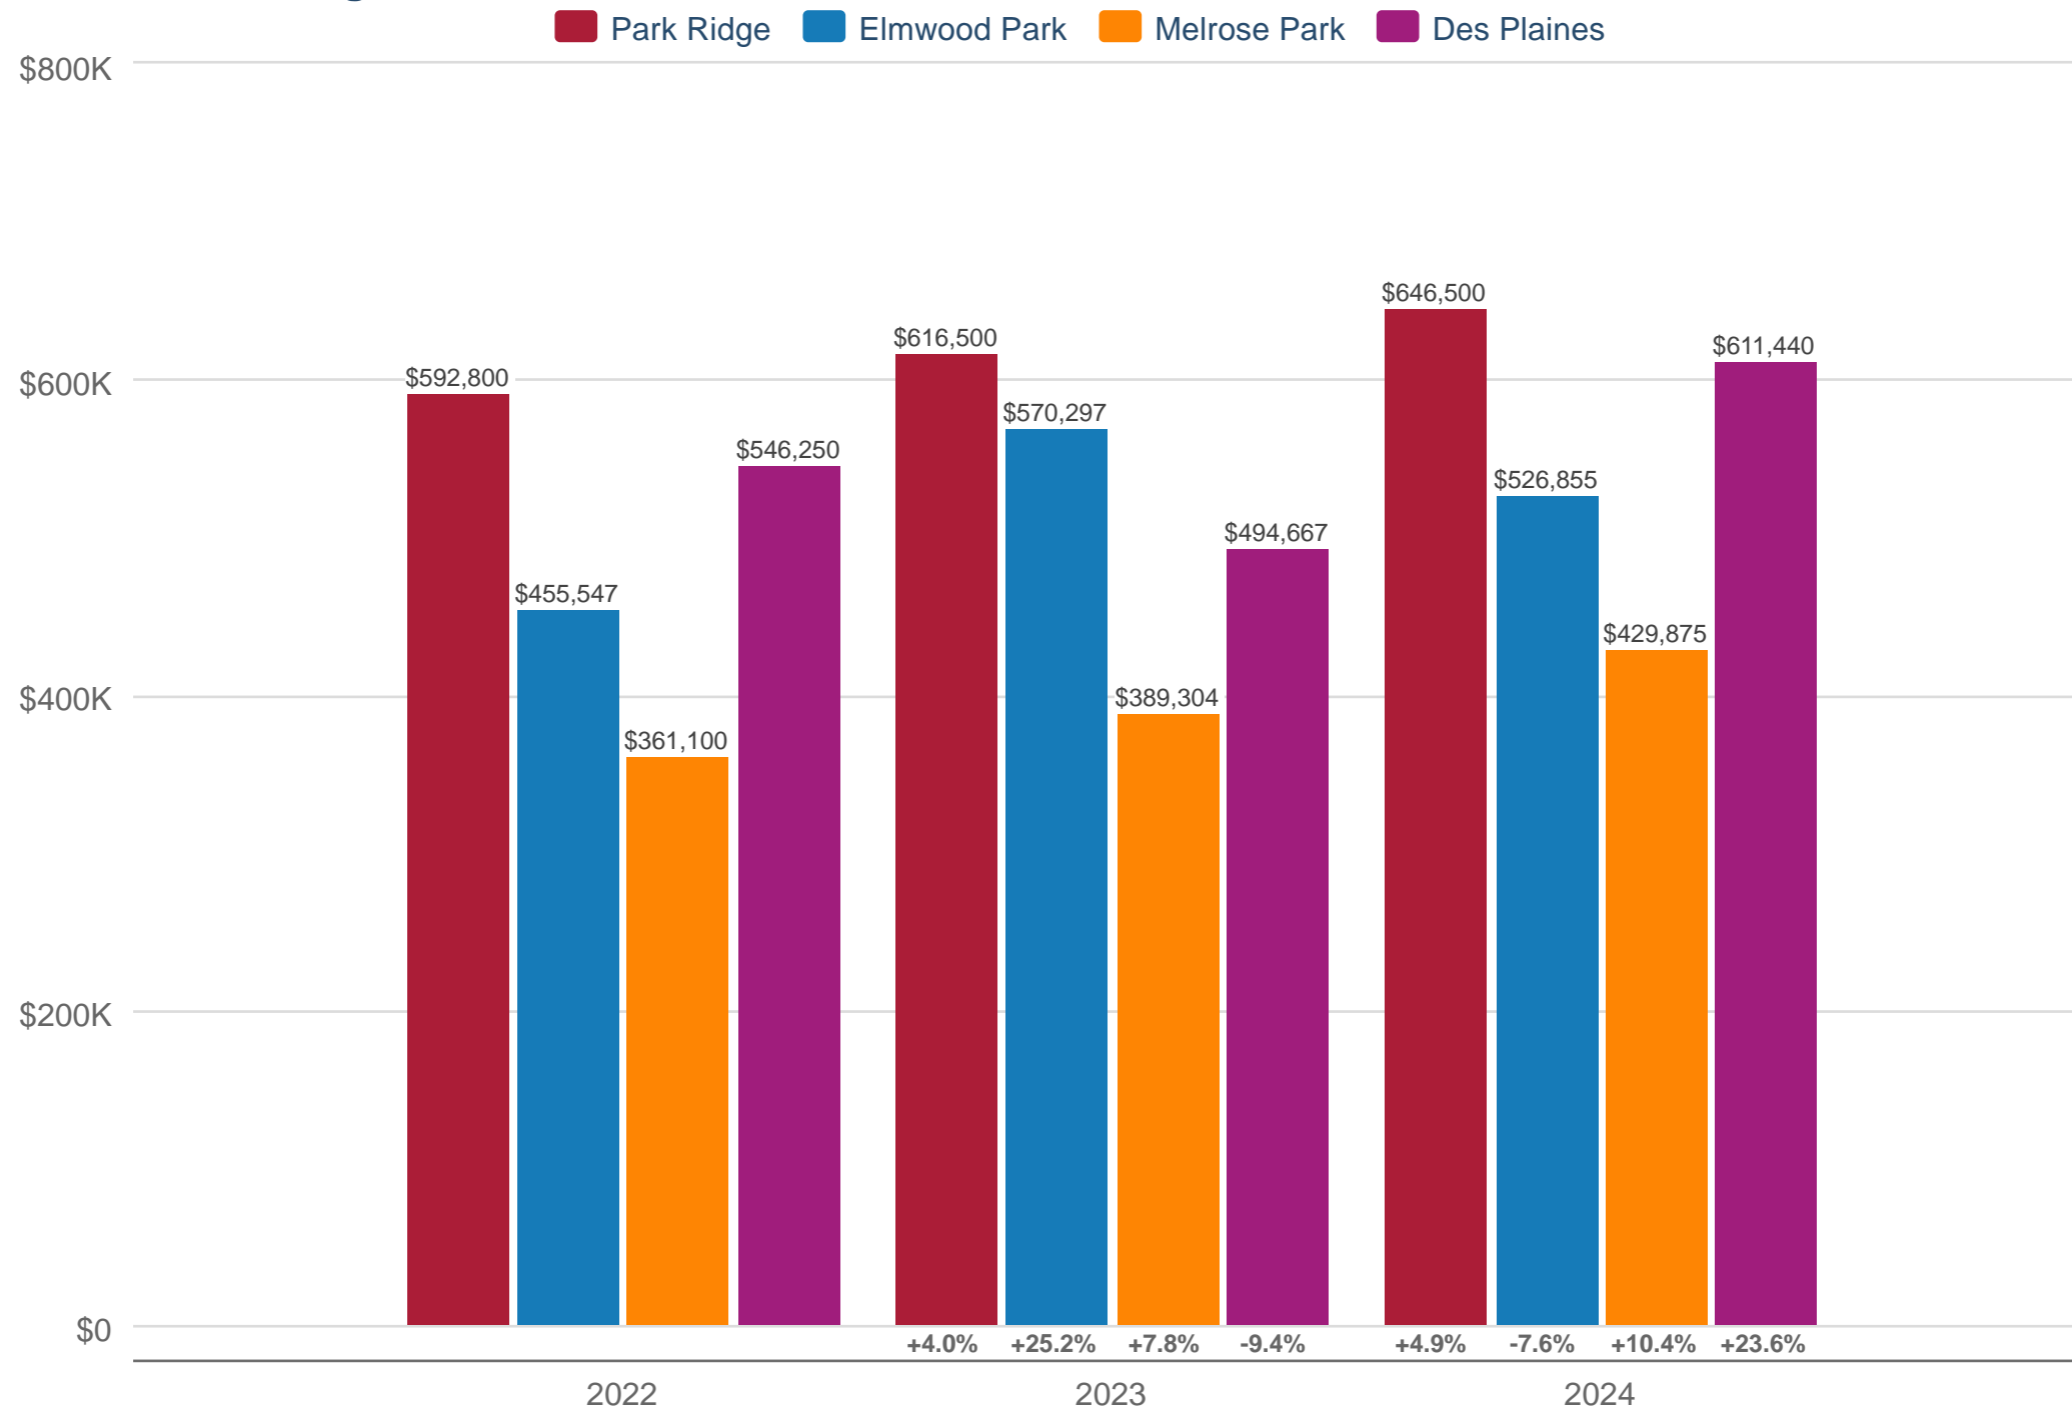

### December Average Sales Price

Park Ridge & Elmwood Park & Melrose Park & Des Plaines: 2 to 4 Units

Each data point is 12 months of activity. Data is from January 15, 2025.

All data from MRED. Data deemed reliable but not guaranteed. InfoSparks © 2025 ShowingTime.