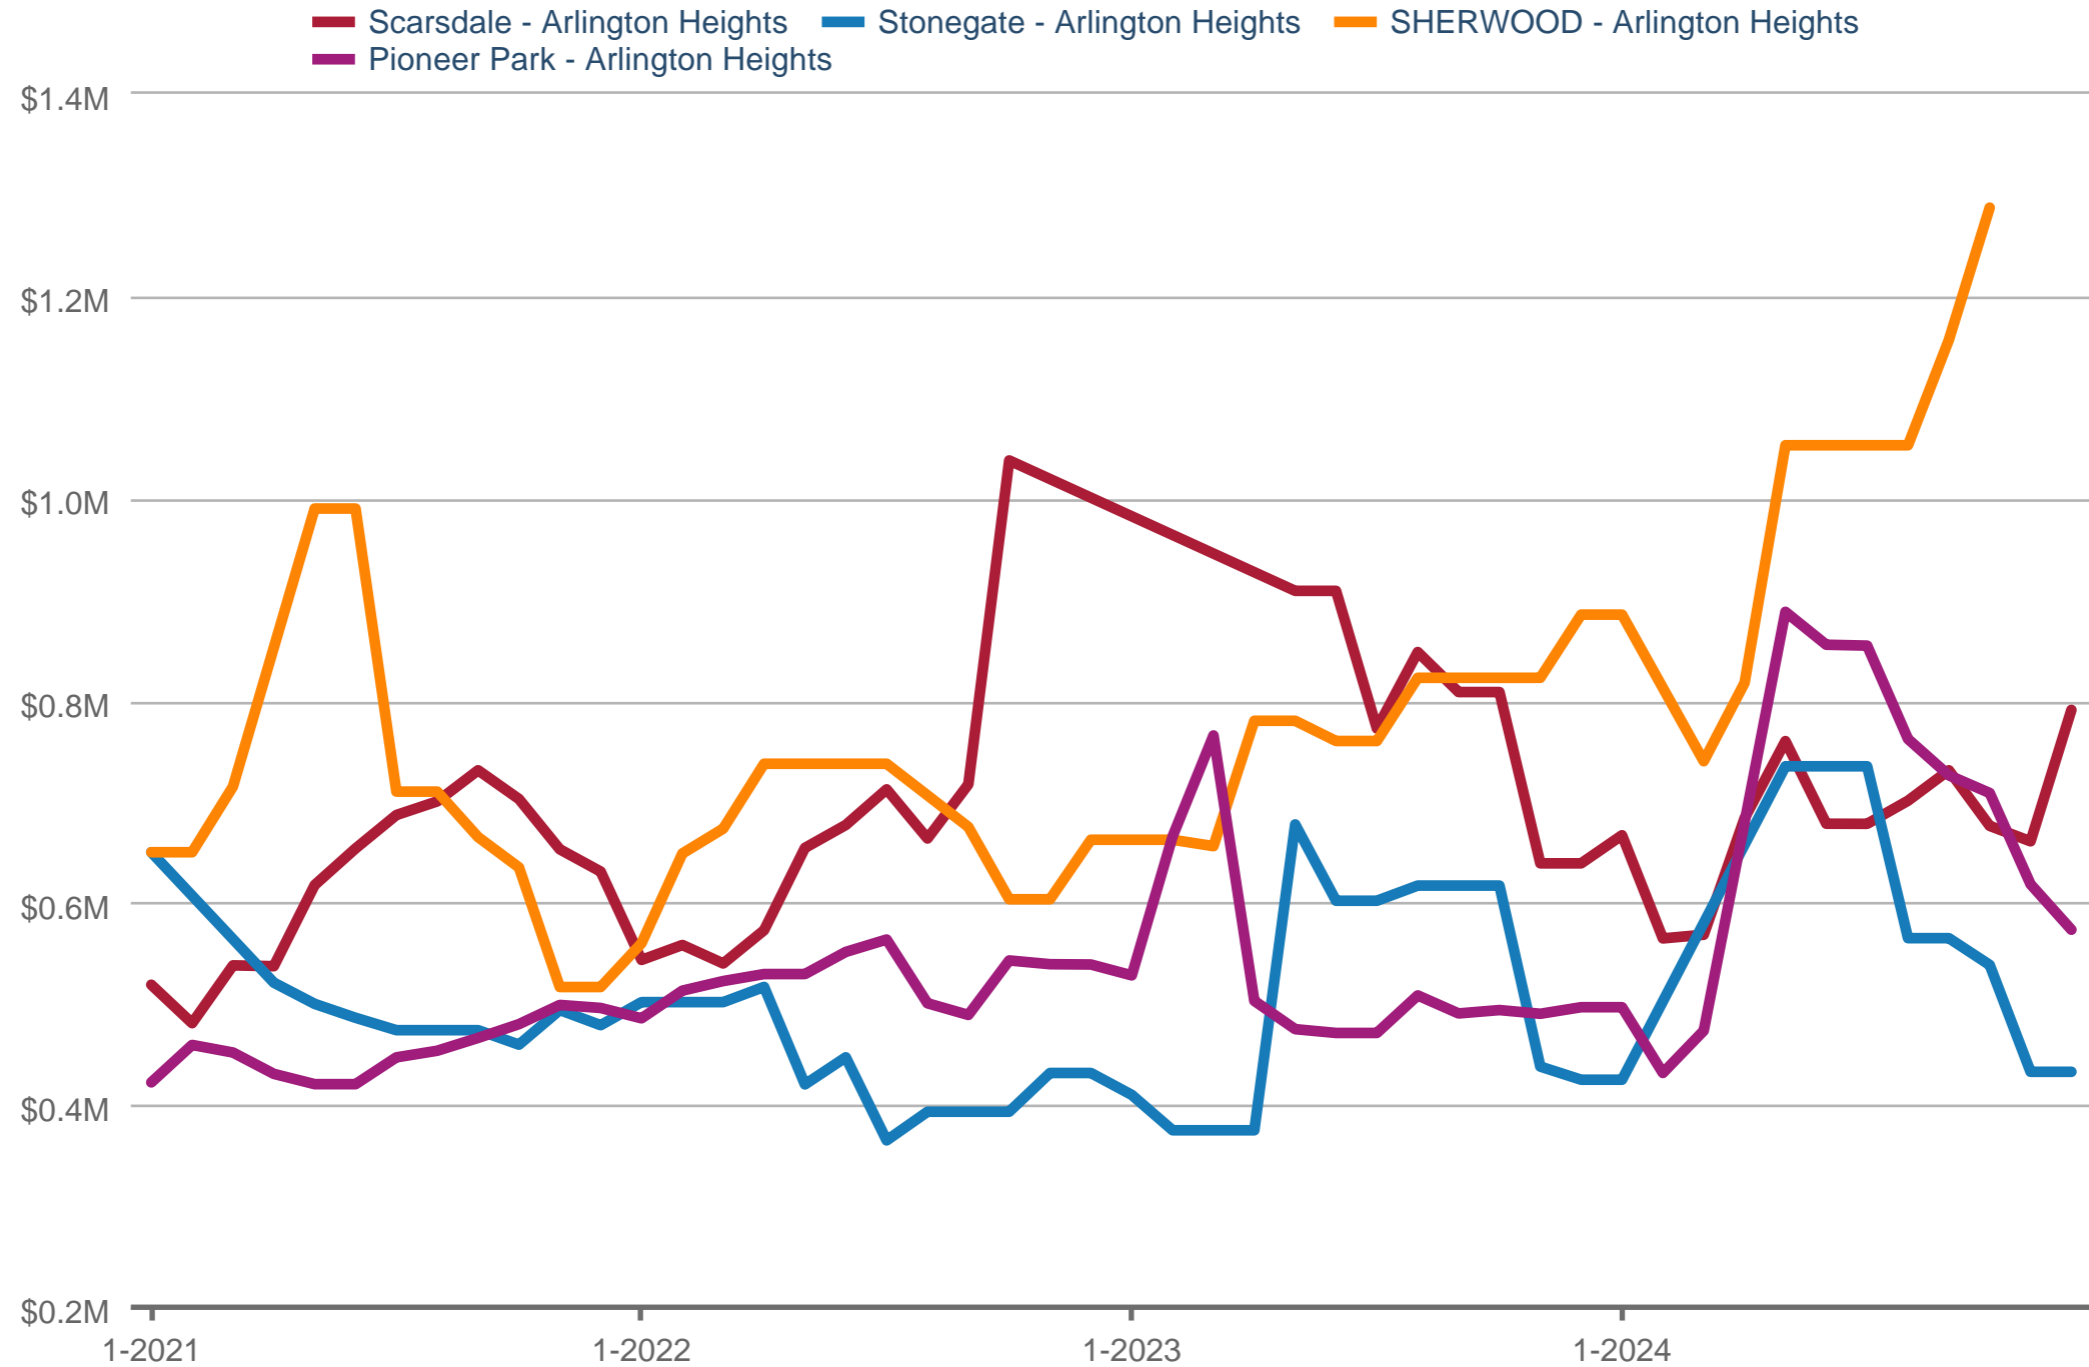

### Average Sales Price

Scarsdale - Arlington Heights & Stonegate - Arlington Heights & SHERWOOD - Arlington Heights & Pioneer Park - Arlington Heights: Single Family, Detached Single-Family

Each data point is 6 months of activity. Data is from January 15, 2025.