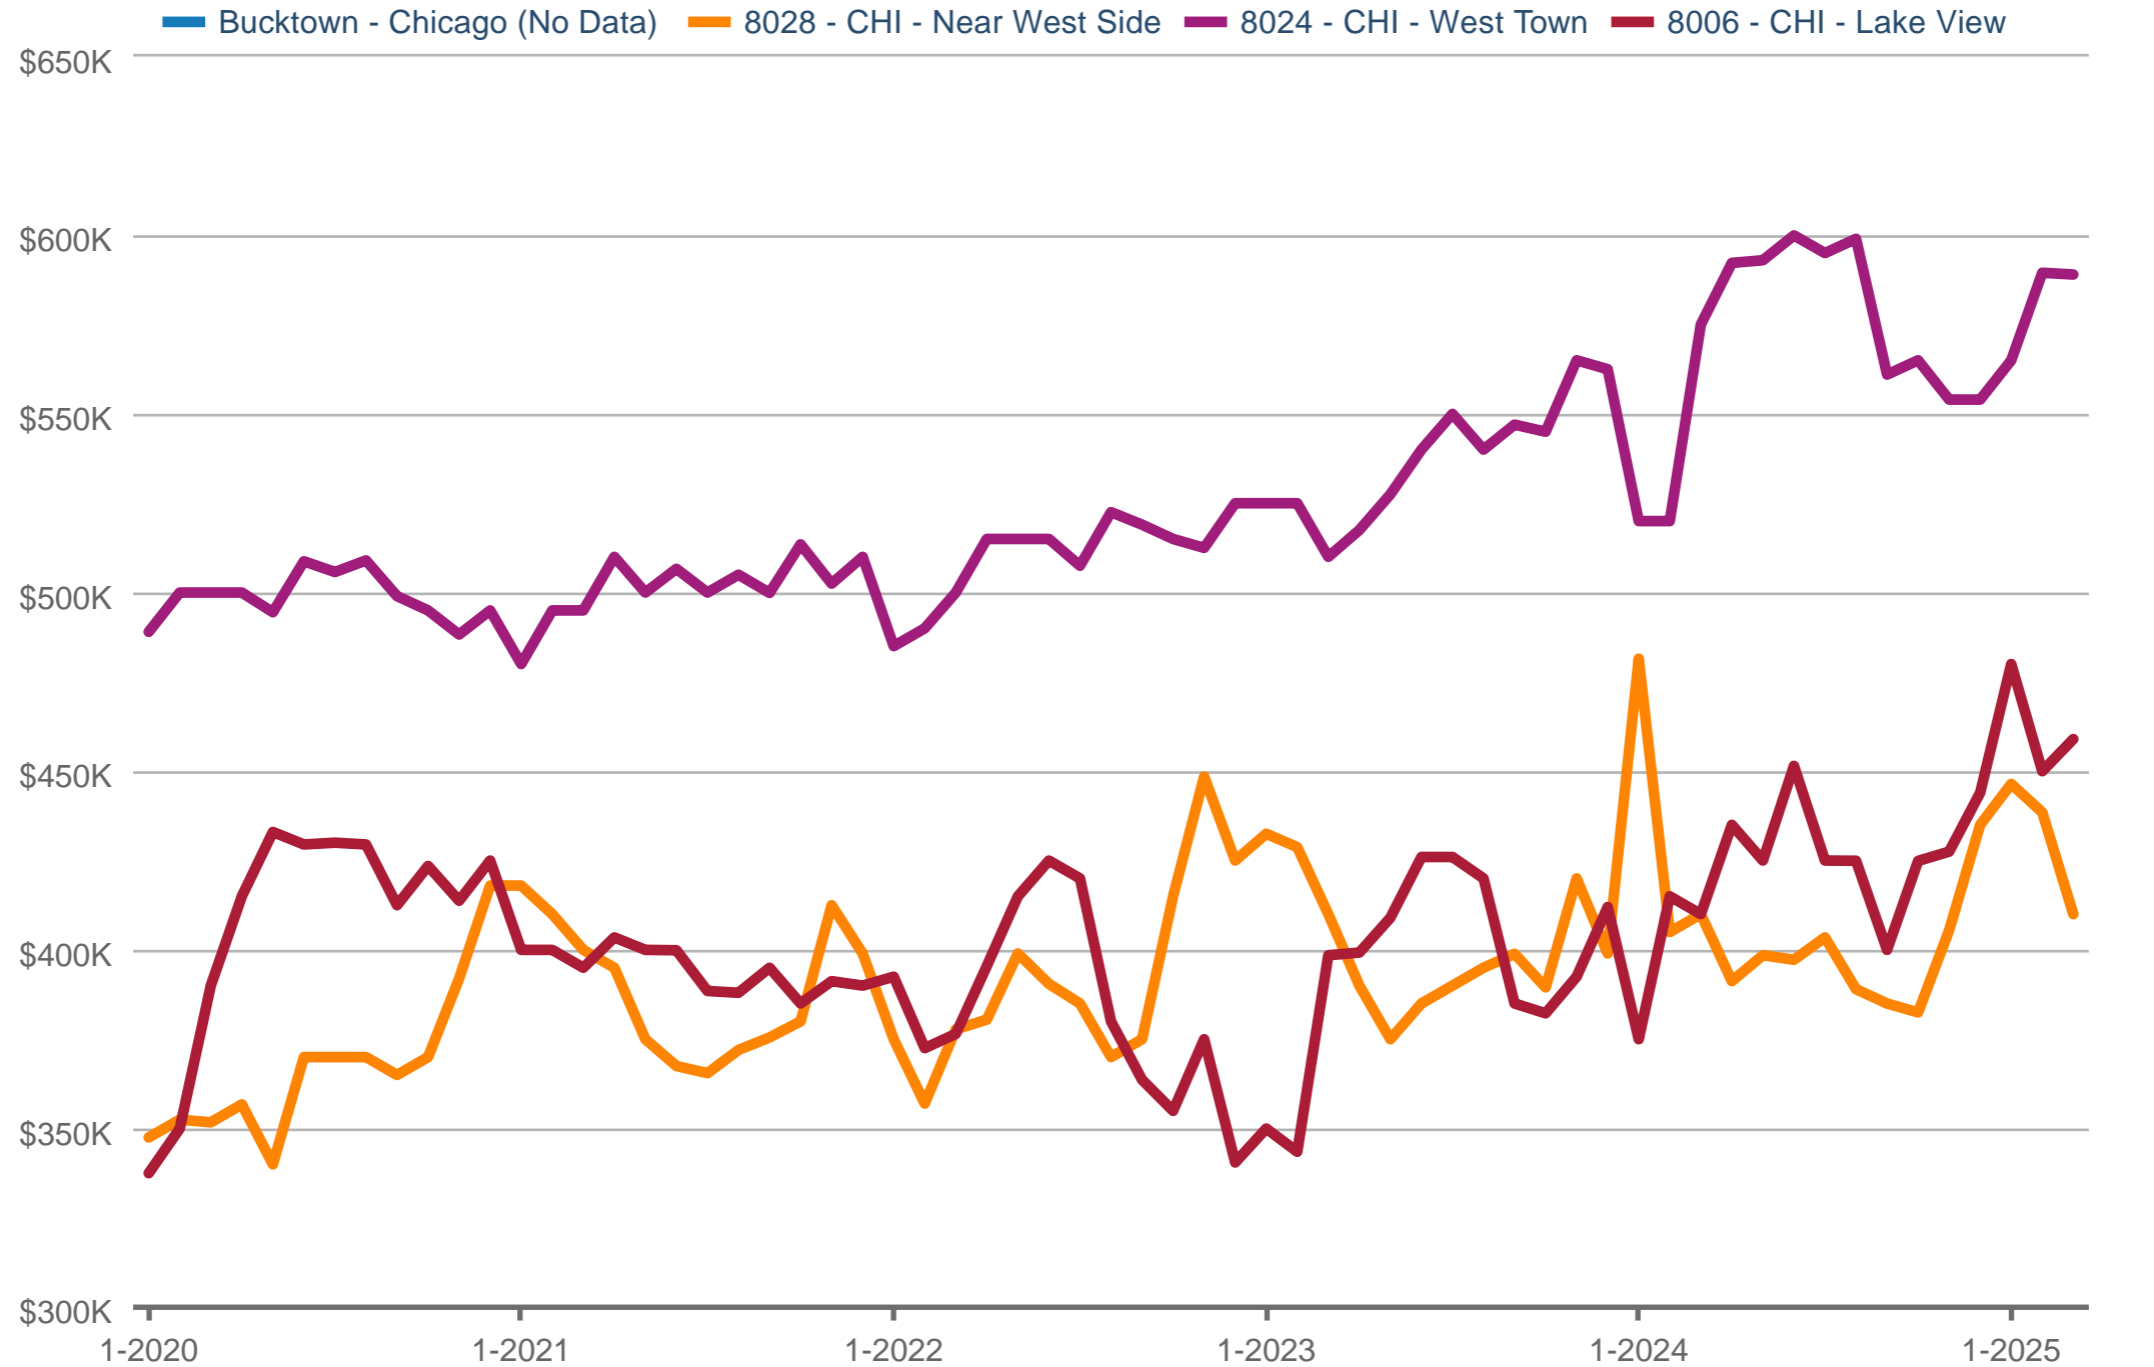

### Median Sales Price

Bucktown - Chicago & 8028 - CHI - Near West Side & 8024 - CHI - West Town & 8006 - CHI - Lake View: Single Family, Attached Single-Family

Each data point is 3 months of activity. Data is from April 4, 2025.