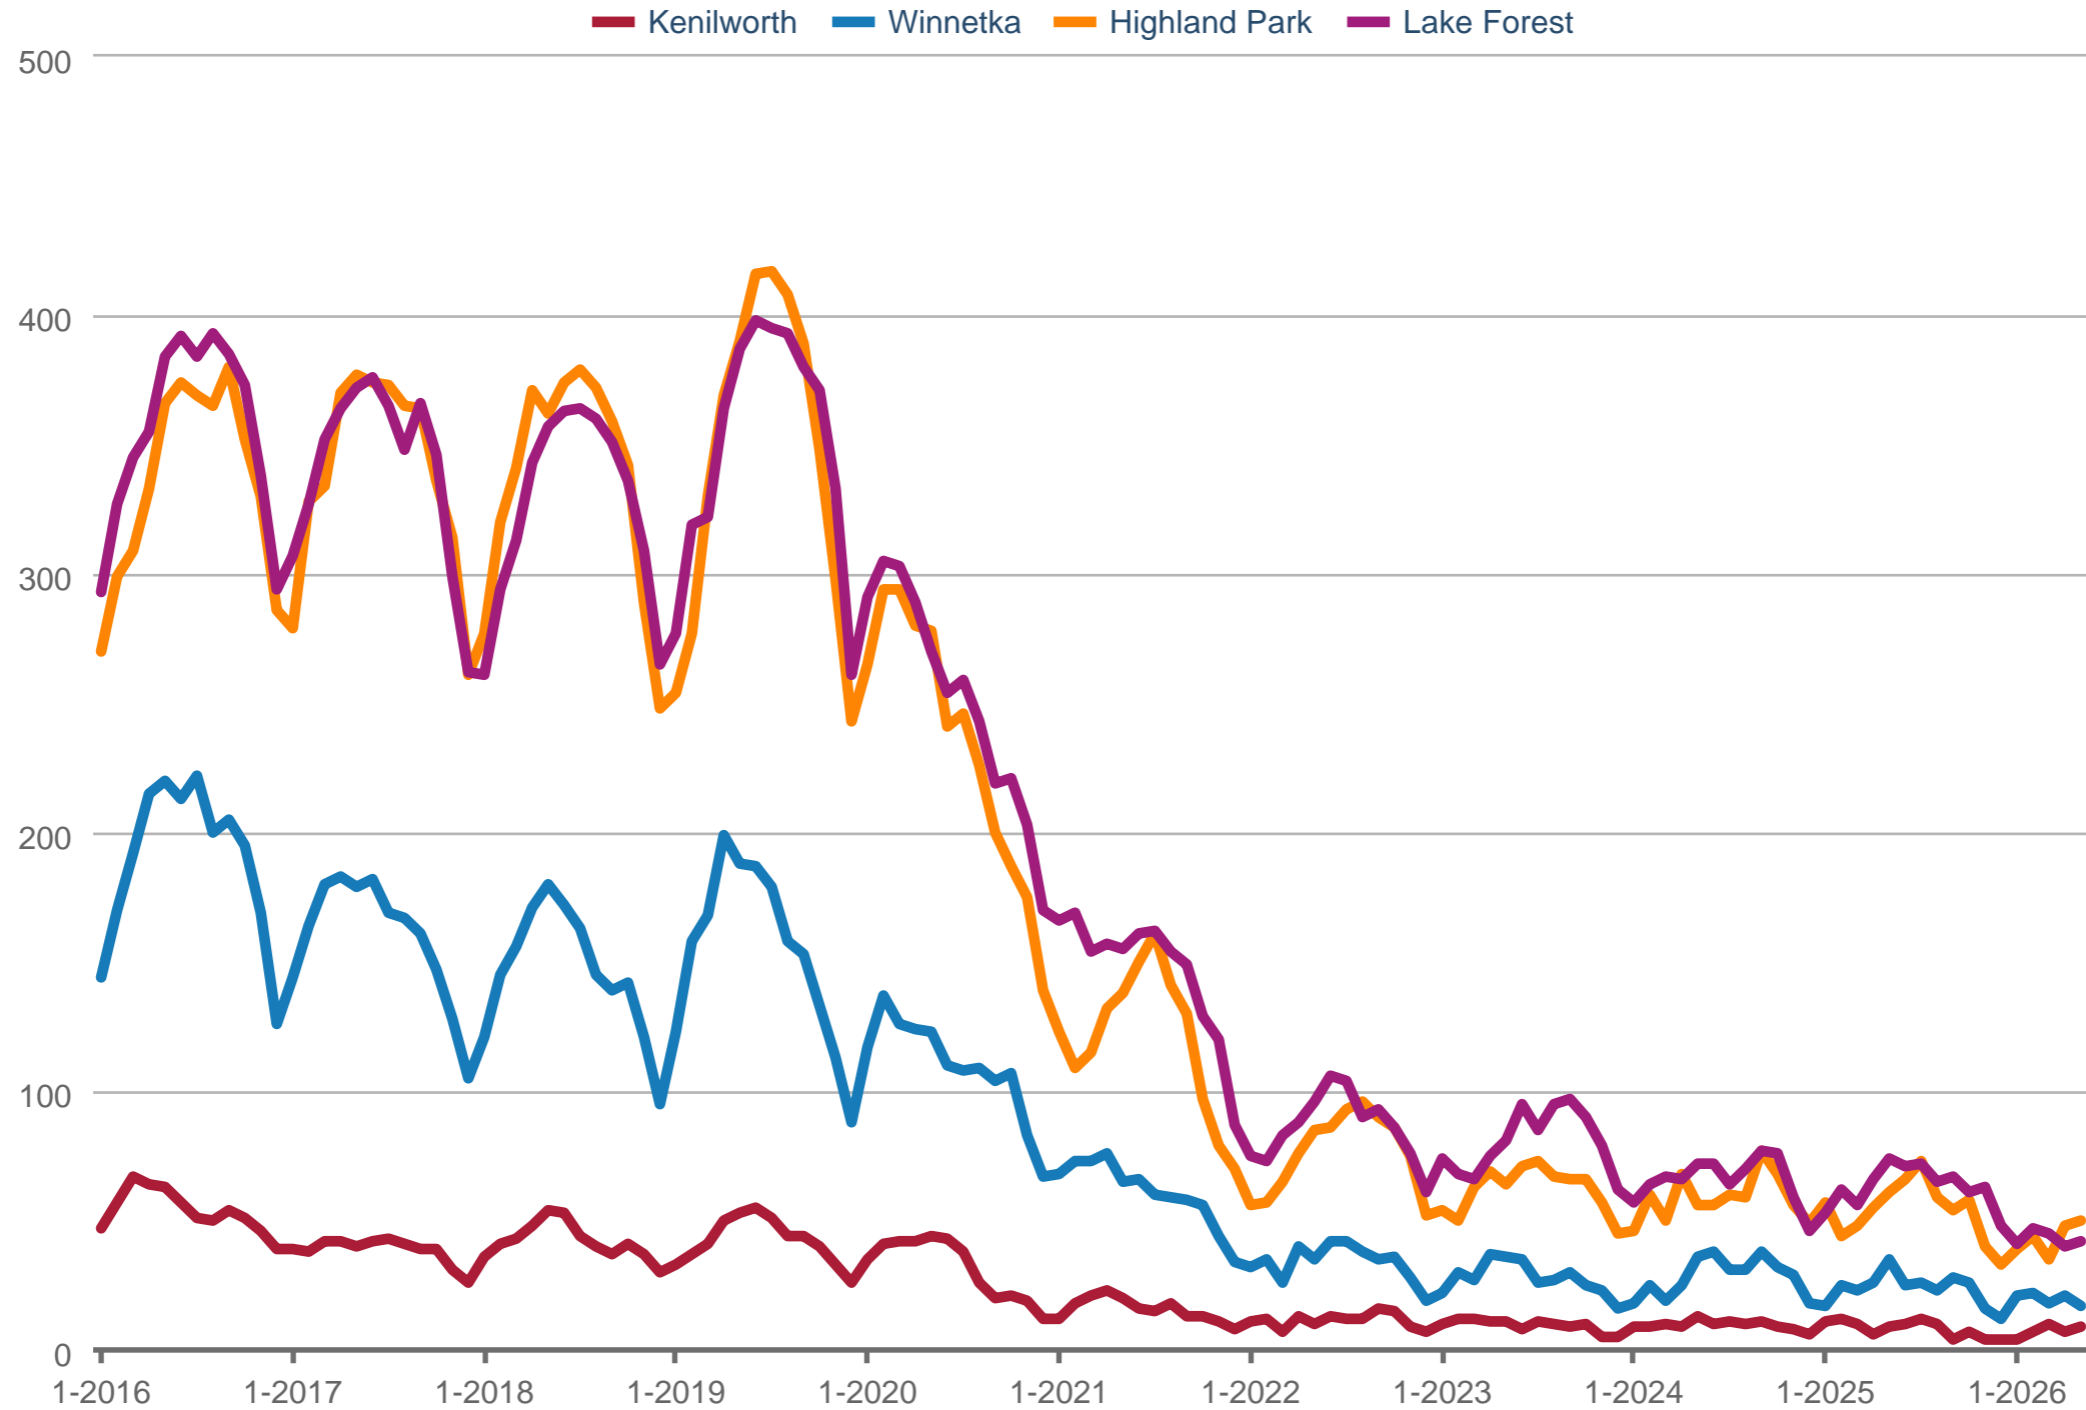

### Homes for Sale

Kenilworth & Winnetka & Highland Park & Lake Forest: Single Family  
Each data point is one month of activity. Data is from June 18, 2026.

All data from MRED. Data deemed reliable but not guaranteed. InfoSparks © 2026 ShowingTime.