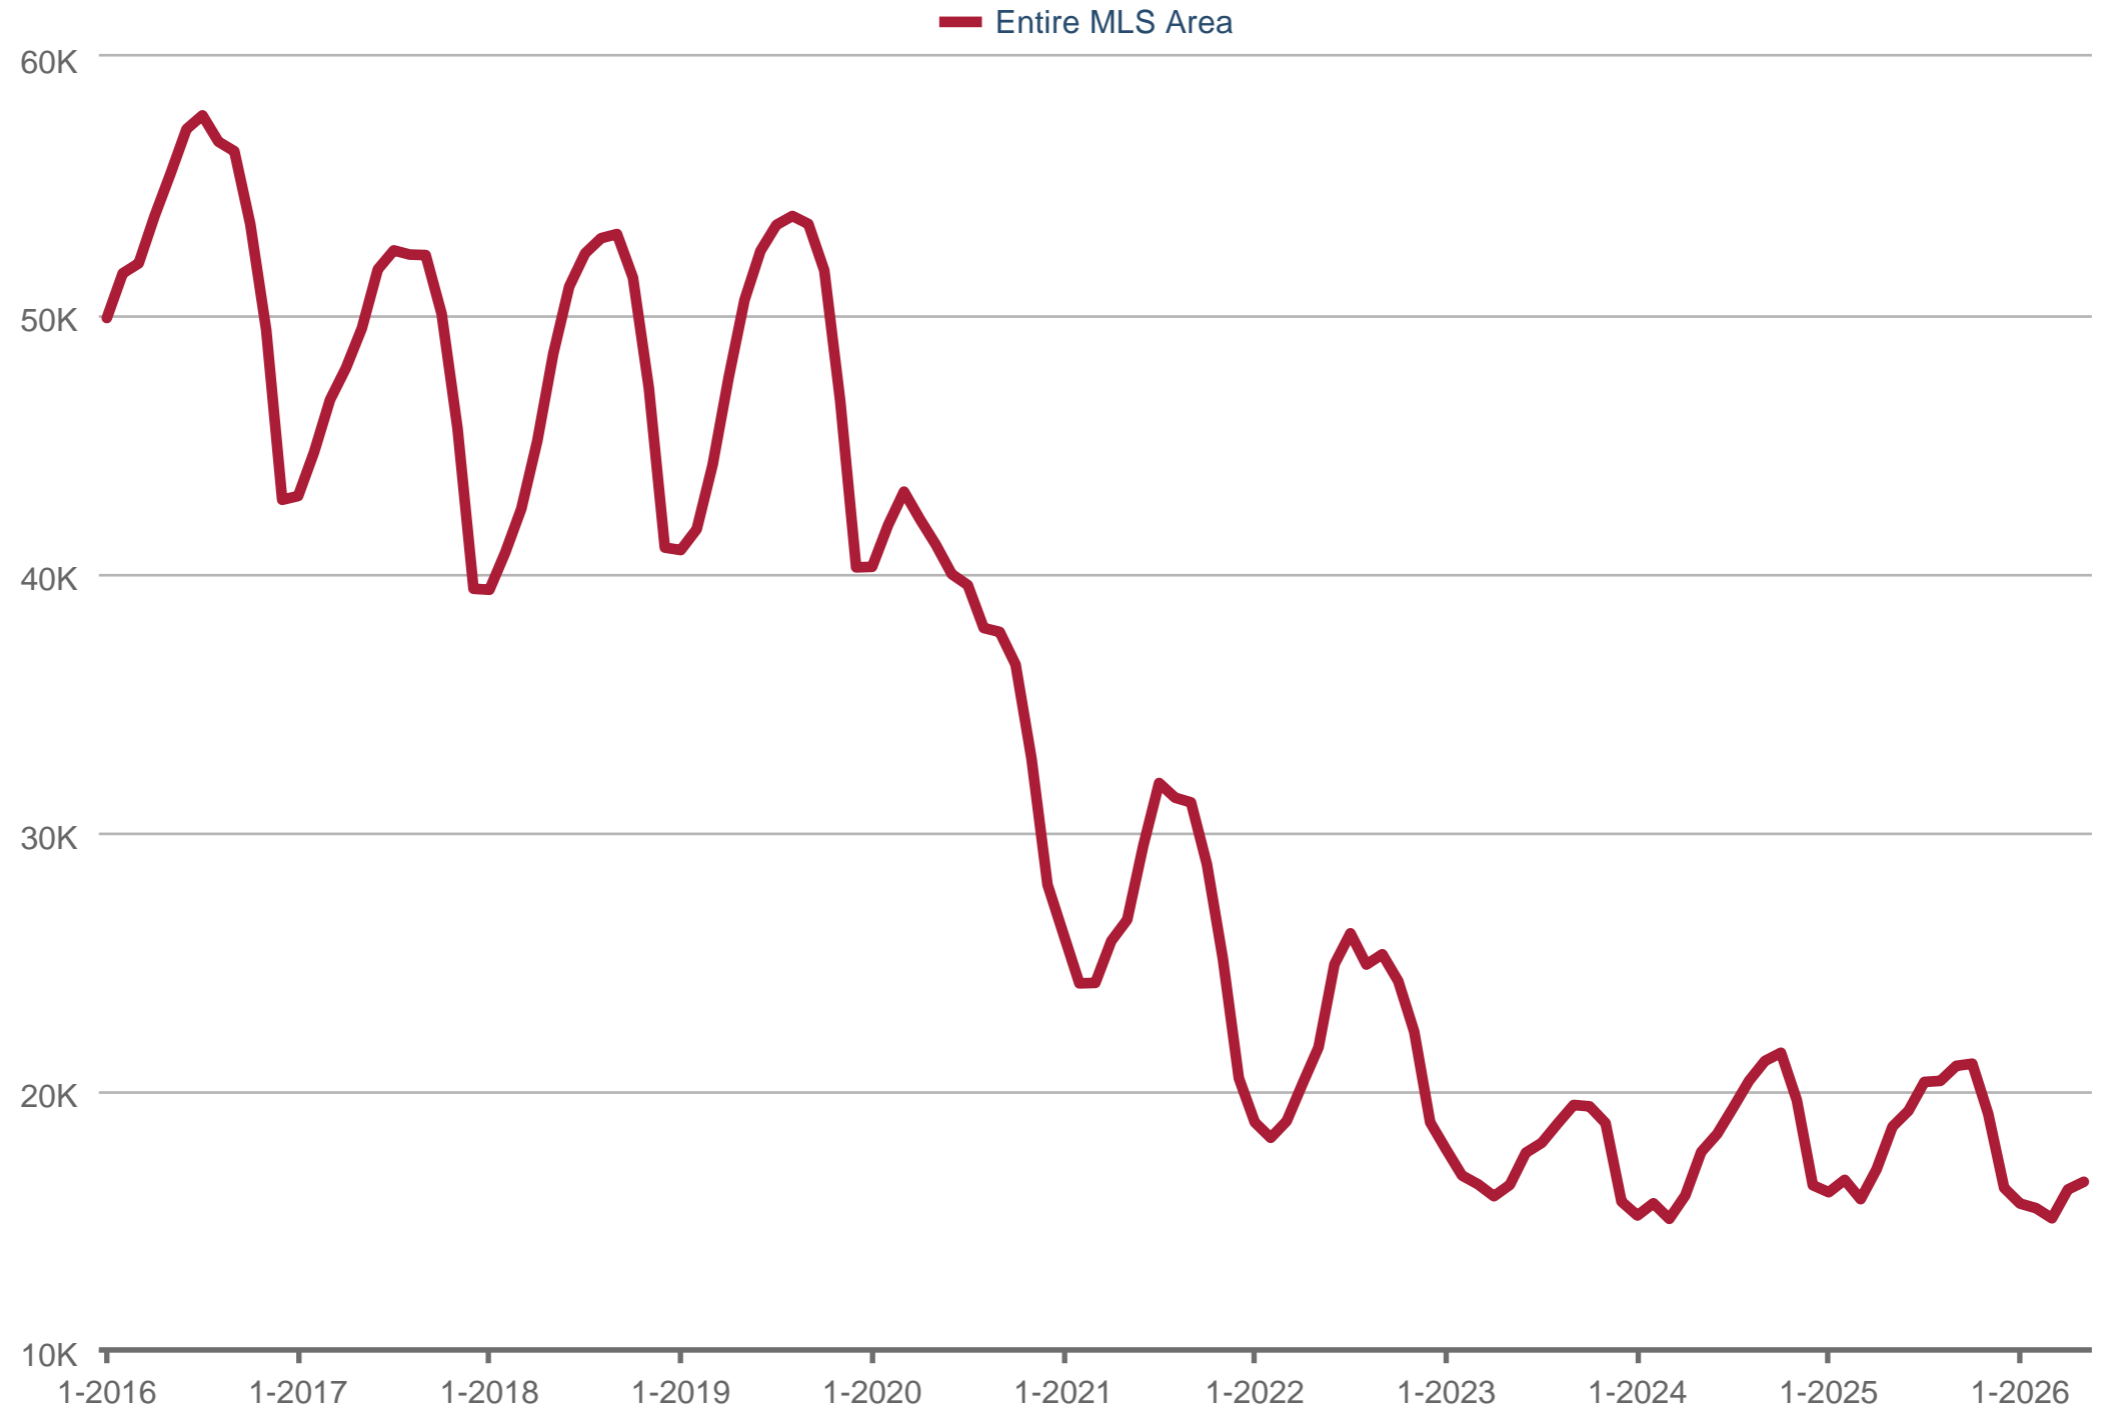

Homes for Sale

Entire MLS Area: Single Family

Each data point is one month of activity. Data is from June 18, 2026.

All data from MRED. Data deemed reliable but not guaranteed. InfoSparks © 2026 ShowingTime.